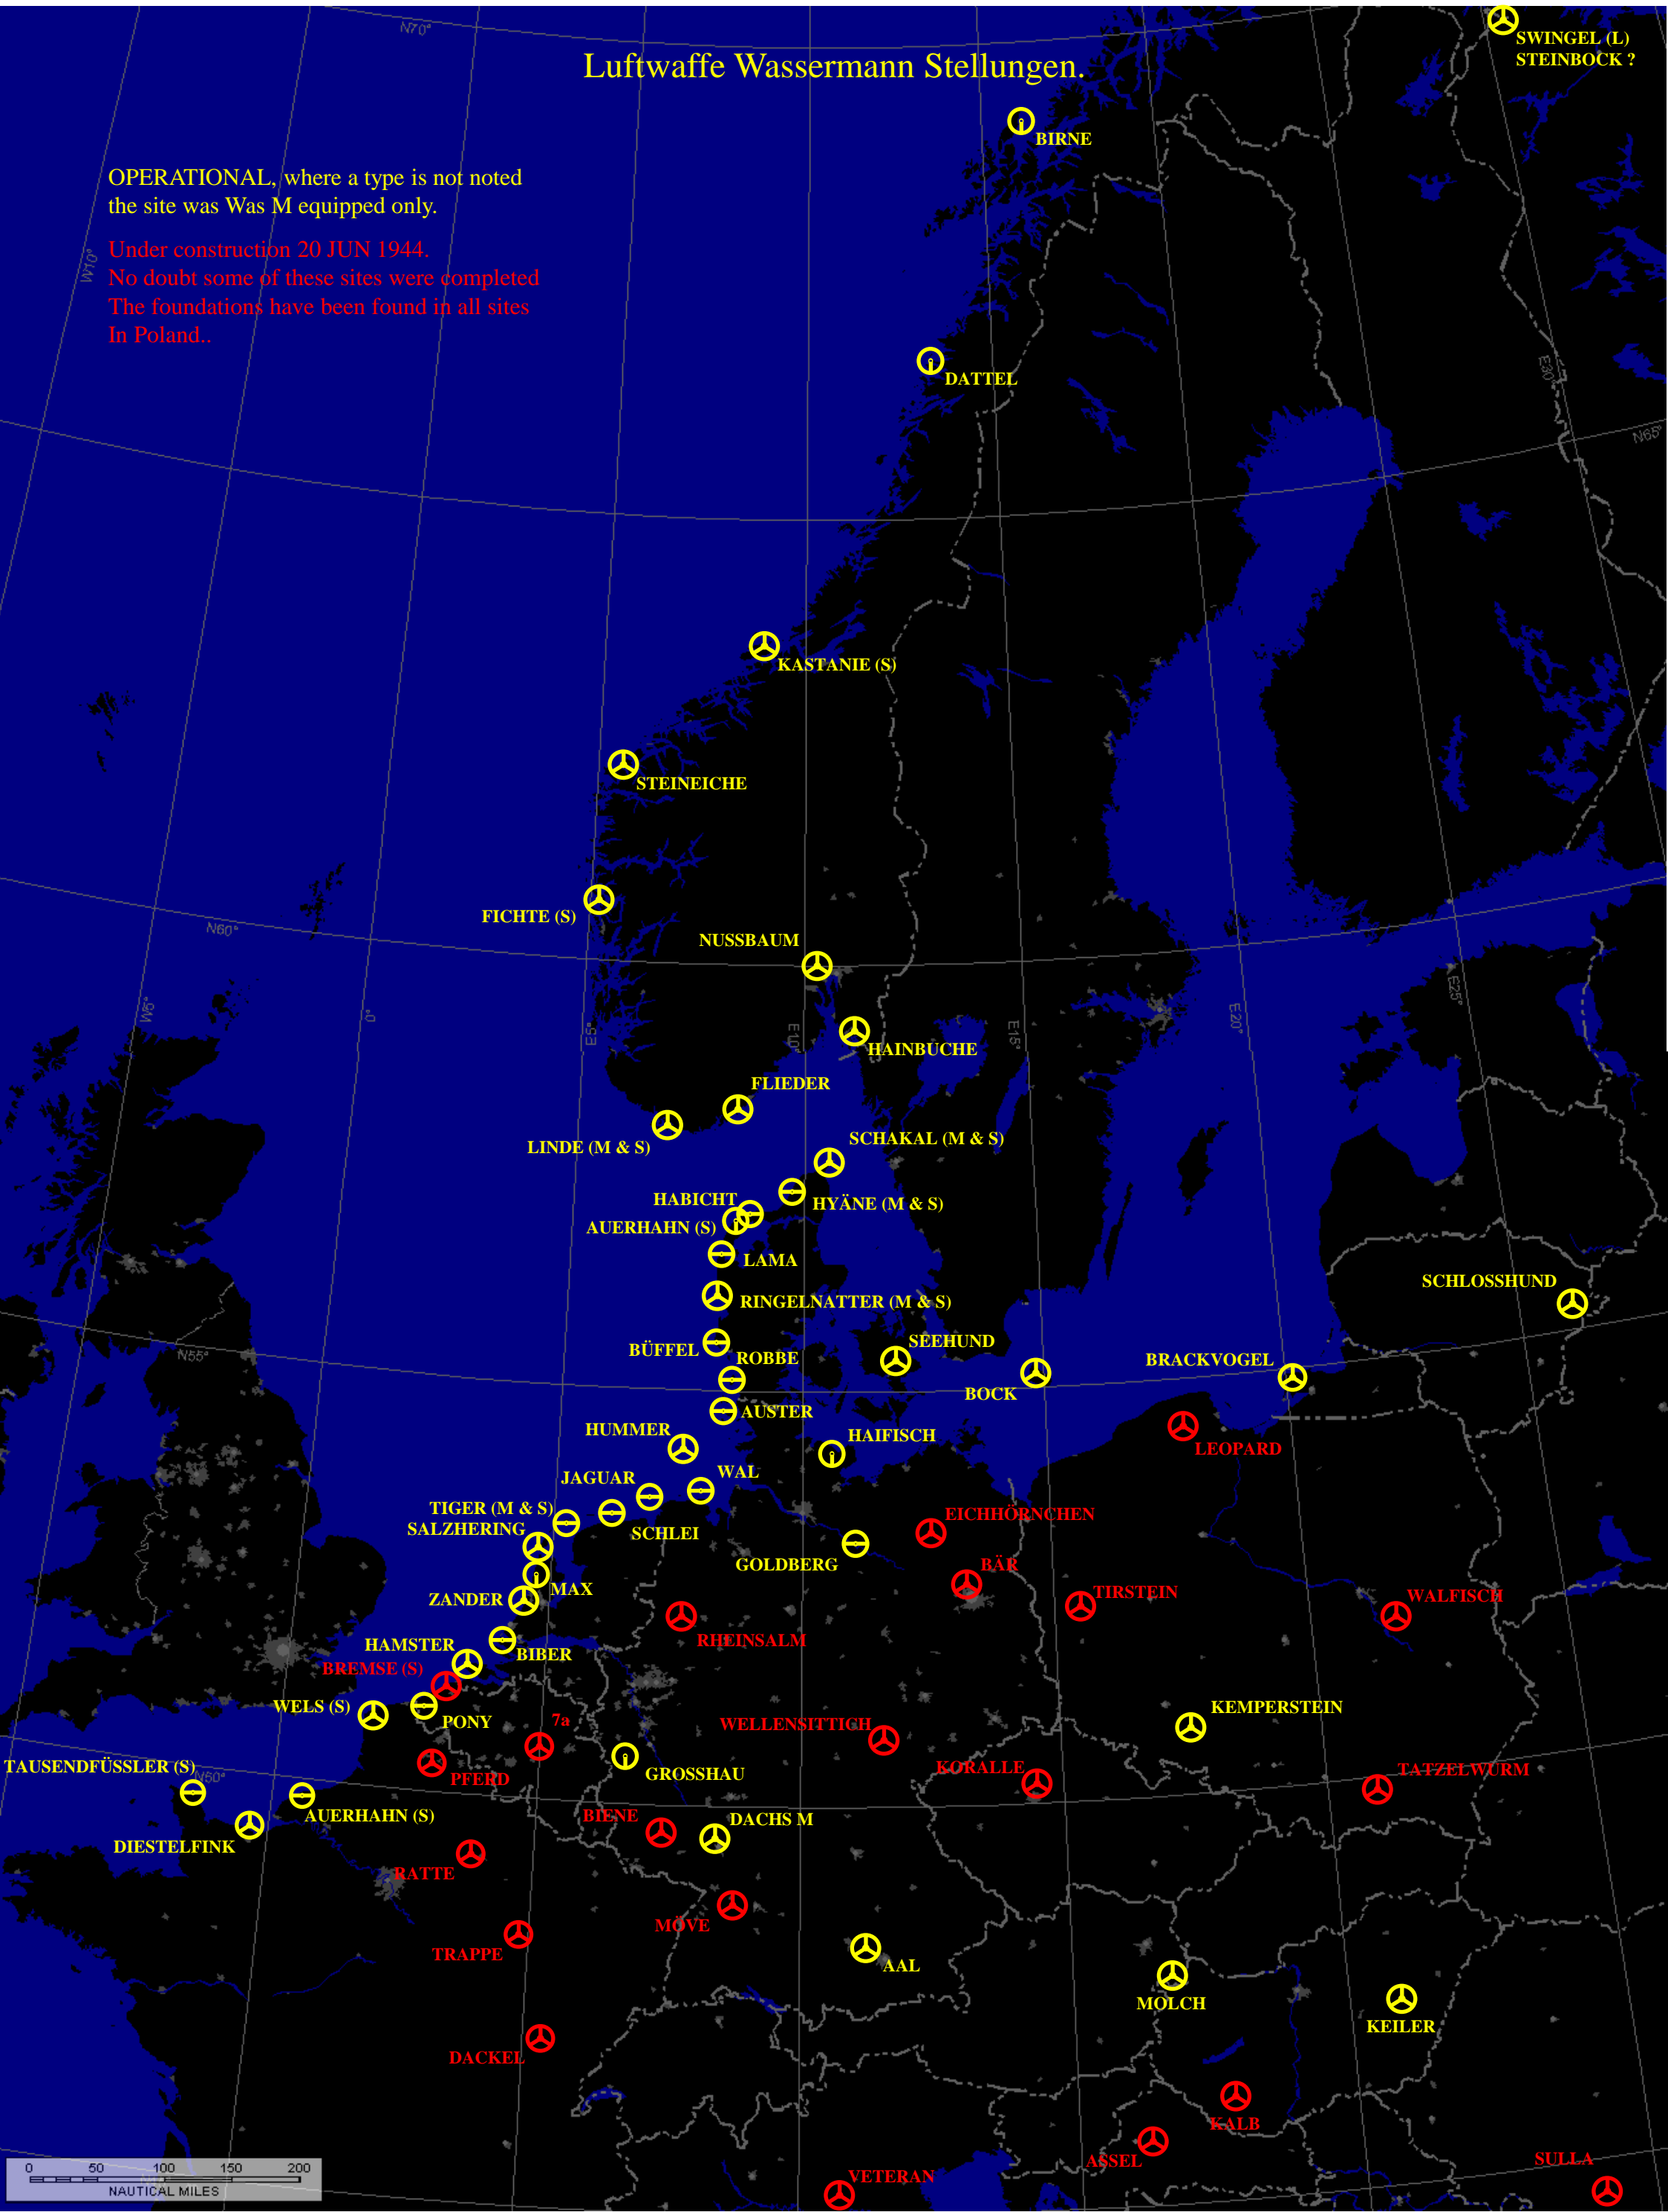

Luftwaffe Wassermann Stellungen.

SWINGEL (L)
STEINBOCK ?

OPERATIONAL, where a type is not noted the site was Was M equipped only.

Under construction 20 JUN 1944.
No doubt some of these sites were completed
The foundations have been found in all sites
In Poland..

MEGAPHON

VIOLINE

HEUDUCK

SATURN

WEGA

CASSIOPEIA

ARGUS

KASTOR

MS # D-167

LEGEND

- Stellung 1'ord 
- Stellung 2'ord 
- Stellung 2'ord (Eisenbahn) 
- Stellung 3'ord 
- Operational 
- Operational; later disbanded 

Luftwaffe Wassermann Stellungen 2.

THEODOR

CICERO

KU...

Based on: BAMA RL 2 V/9 K 1 & 3.

0 50 100 150
NAUTICAL MILES