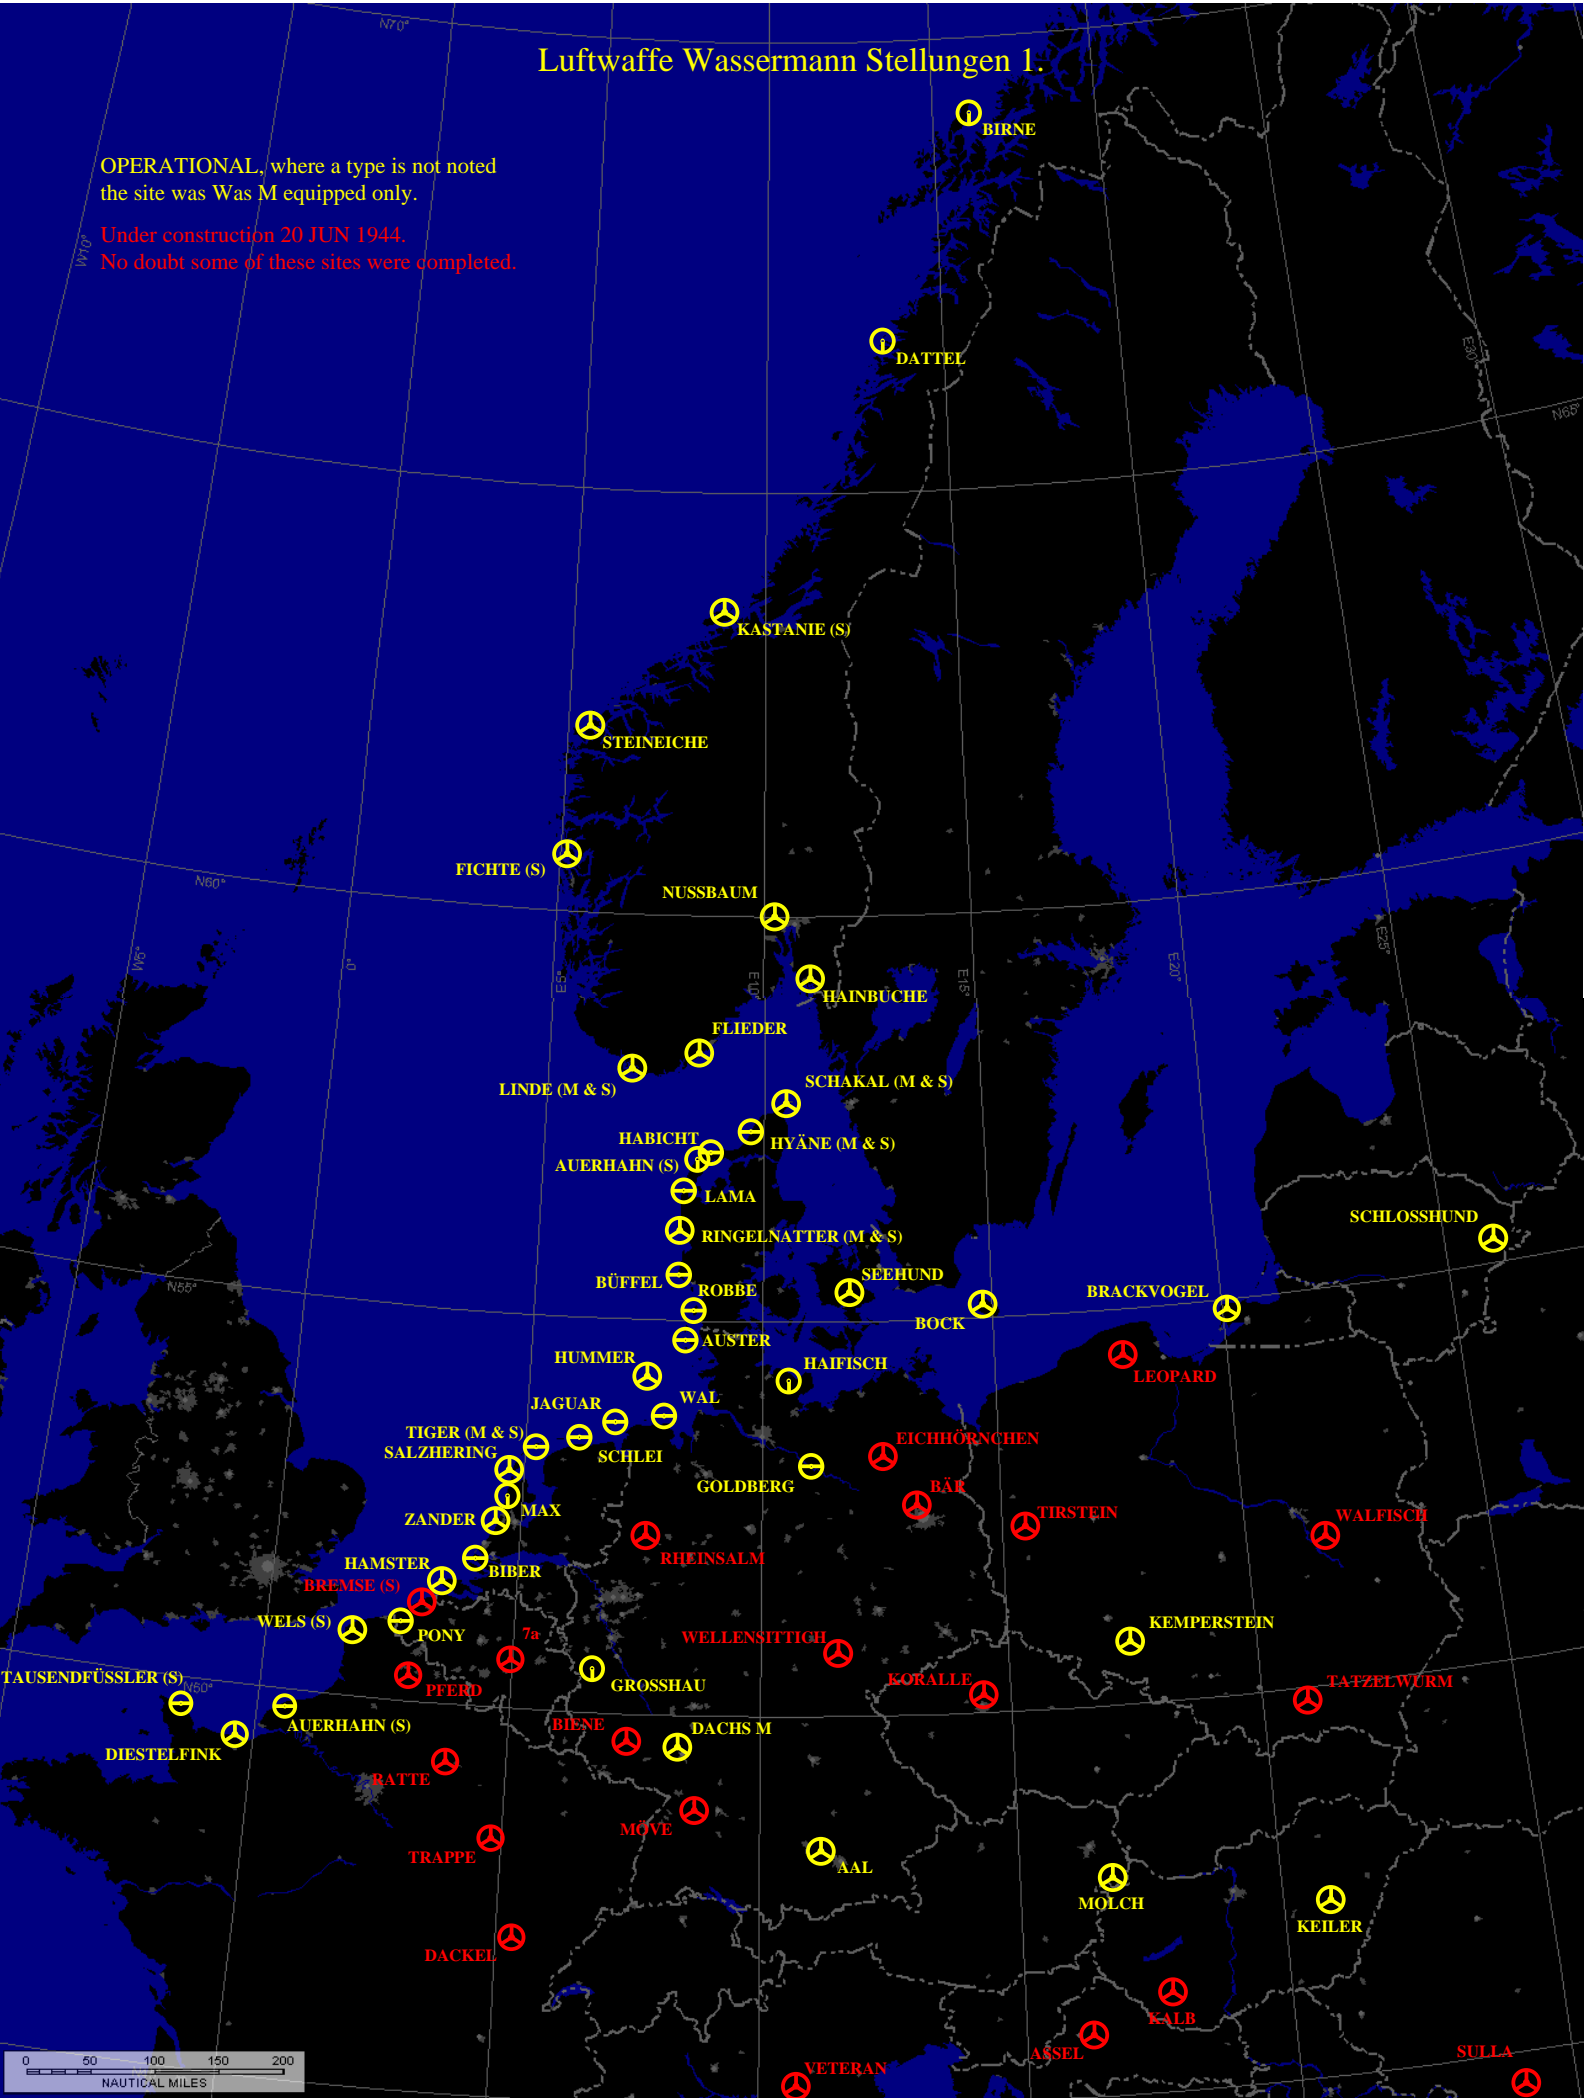

Luftwaffe Wassermann Stellungen 1.

OPERATIONAL, where a type is not noted the site was Was M equipped only.

Under construction 20 JUN 1944.

No doubt some of these sites were completed.

Outside map on MED coast: LEUCHTKÄFER and TRUTHAHN

LEGEND

- Stellung 1'ord* 
- Stellung 2'ord* 
- Stellung 2'ord (Eisenbahn)* 
- Stellung 3'ord* 
- Operational** 
- Operational; later disbanded** 

MS # D-167

Luftwaffe Wassermann Stellungen 2.

Based on: BAMA RL 2 V/9 K 1 & 3.