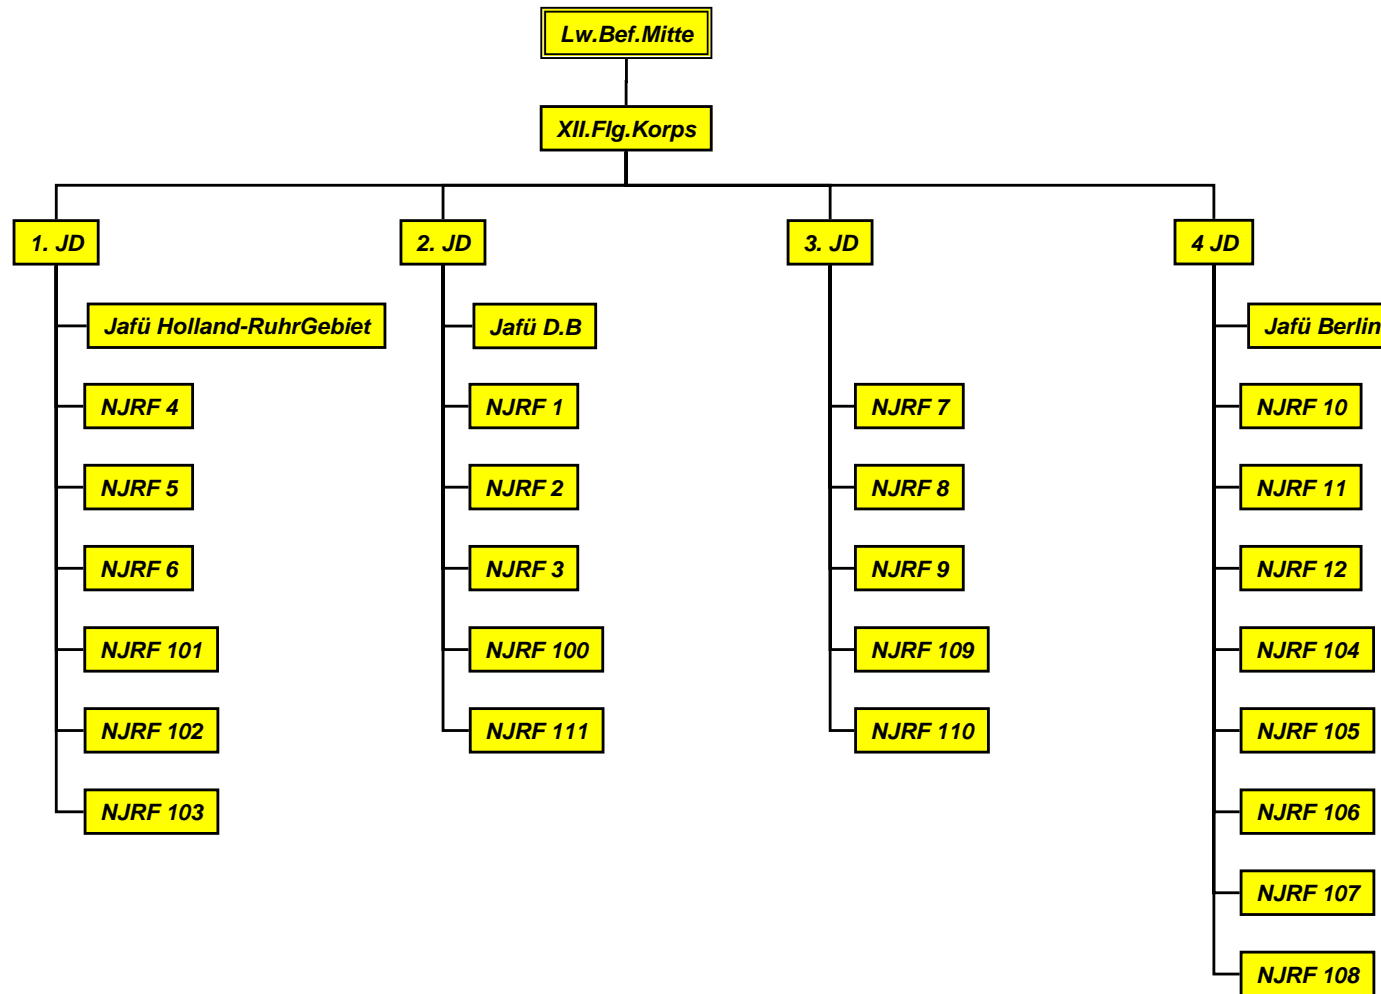

Luftwaffe fighter commands organization. JULY 1940

Luftwaffe fighter commands organization.
APR 1941

Luftwaffe fighter commands organization.
AUG 1941

Luftwaffe fighter commands organization.
DEC 1941

Luftwaffe fighter commands organization.
FEB 1942

Luftwaffe fighter commands organization.
MAY 1942

Luftwaffe fighter commands organization. DEC 1942

XII Fliegerkorps organization. DEC 1942

Updated 2005-12-01

Luftwaffe fighter commands organization.
APR 1943

Luftwaffe fighter commands organization. AUG 1943

Lw.Bef.Mitte/Lft.3 command organization.
AUG 1943

Luftwaffe fighter commands organization.
15 SEP 1943

Lw.Bef.Mitte organization.
15 SEP 1943

Lft.3 organization.
15 SEP 1943