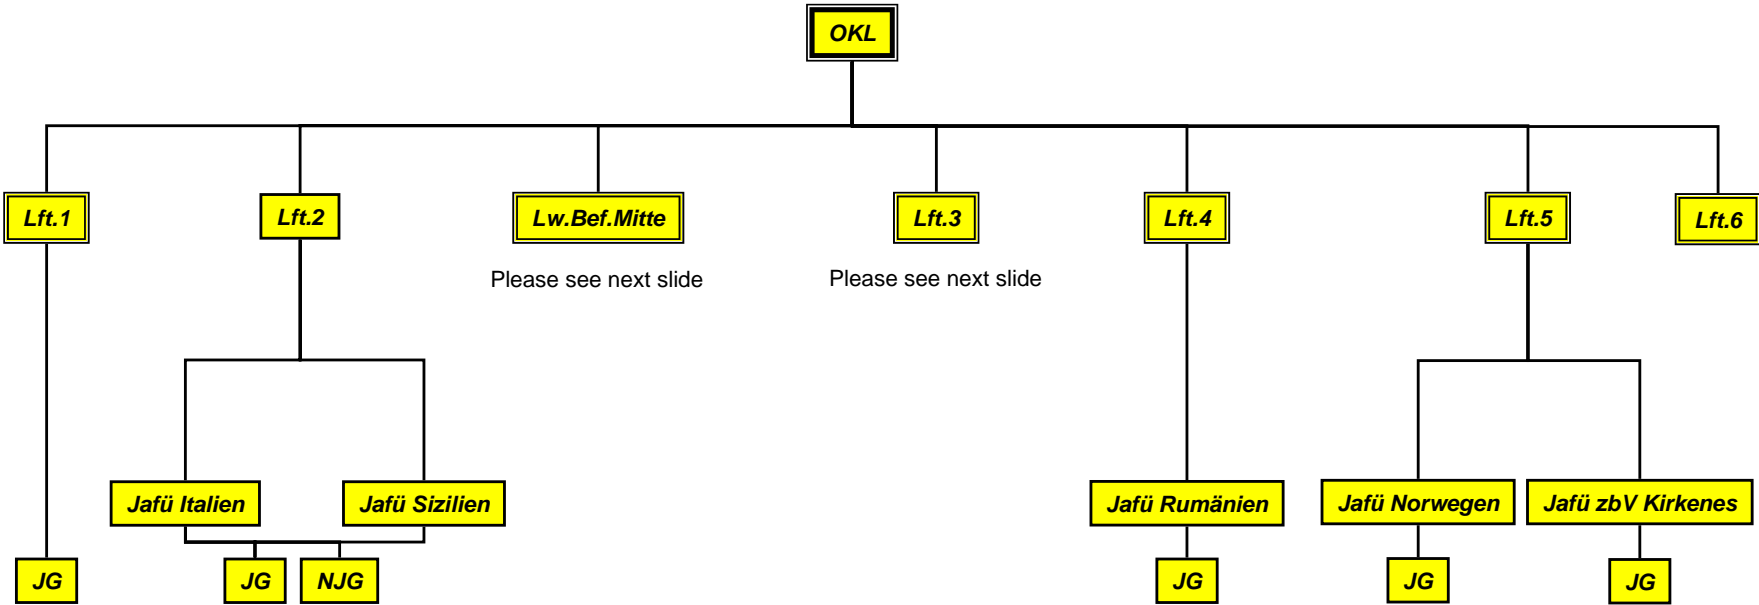

Luftwaffe fighter commands organization.
MAY 1942

Luftwaffe fighter commands organization. DEC 1942

XII Fliegerkorps organization. DEC 1942

Updated 2005-12-01

Luftwaffe fighter commands organization.
APR 1943

Luftwaffe fighter commands organization. AUG 1943

Lw.Bef.Mitte/Lft.3 command organization.
AUG 1943

Luftwaffe fighter commands organization.
15 SEP 1943

Lw.Bef.Mitte organization.
15 SEP 1943

Lft.3 organization.
15 SEP 1943