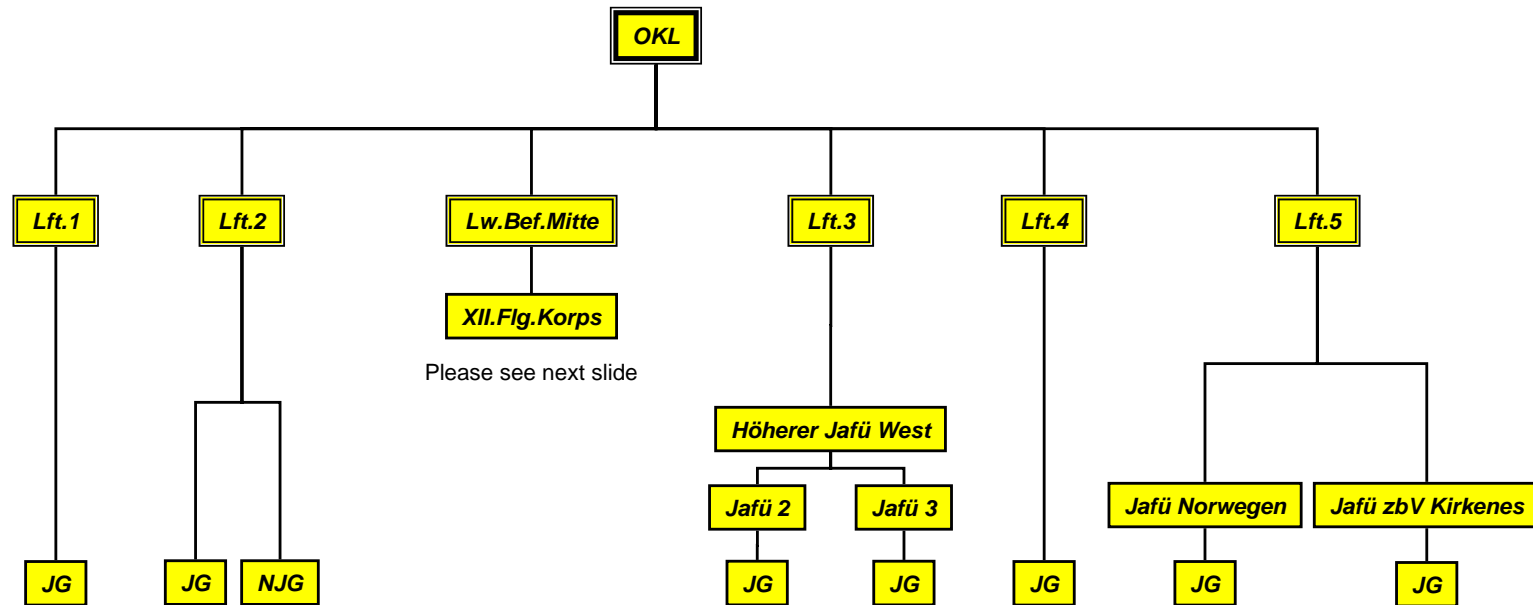

Luftwaffe fighter commands organization. JULY 1940

Luftwaffe fighter commands organization.
APR 1941

Luftwaffe fighter commands organization.
AUG 1941

Luftwaffe fighter commands organization.
DEC 1941

Luftwaffe fighter commands organization.
FEB 1942

Luftwaffe fighter commands organization.
MAY 1942

Luftwaffe fighter commands organization. DEC 1942

XII Fliegerkorps organization. DEC 1942

Updated 2005-12-01

Luftwaffe fighter commands organization.
APR 1943

Luftwaffe fighter commands organization. AUG 1943

Lw.Bef.Mitte/Lft.3 command organization.
AUG 1943

Luftwaffe fighter commands organization.
15 SEP 1943

Lw.Bef.Mitte organization.
15 SEP 1943

Lft.3 organization.
15 SEP 1943