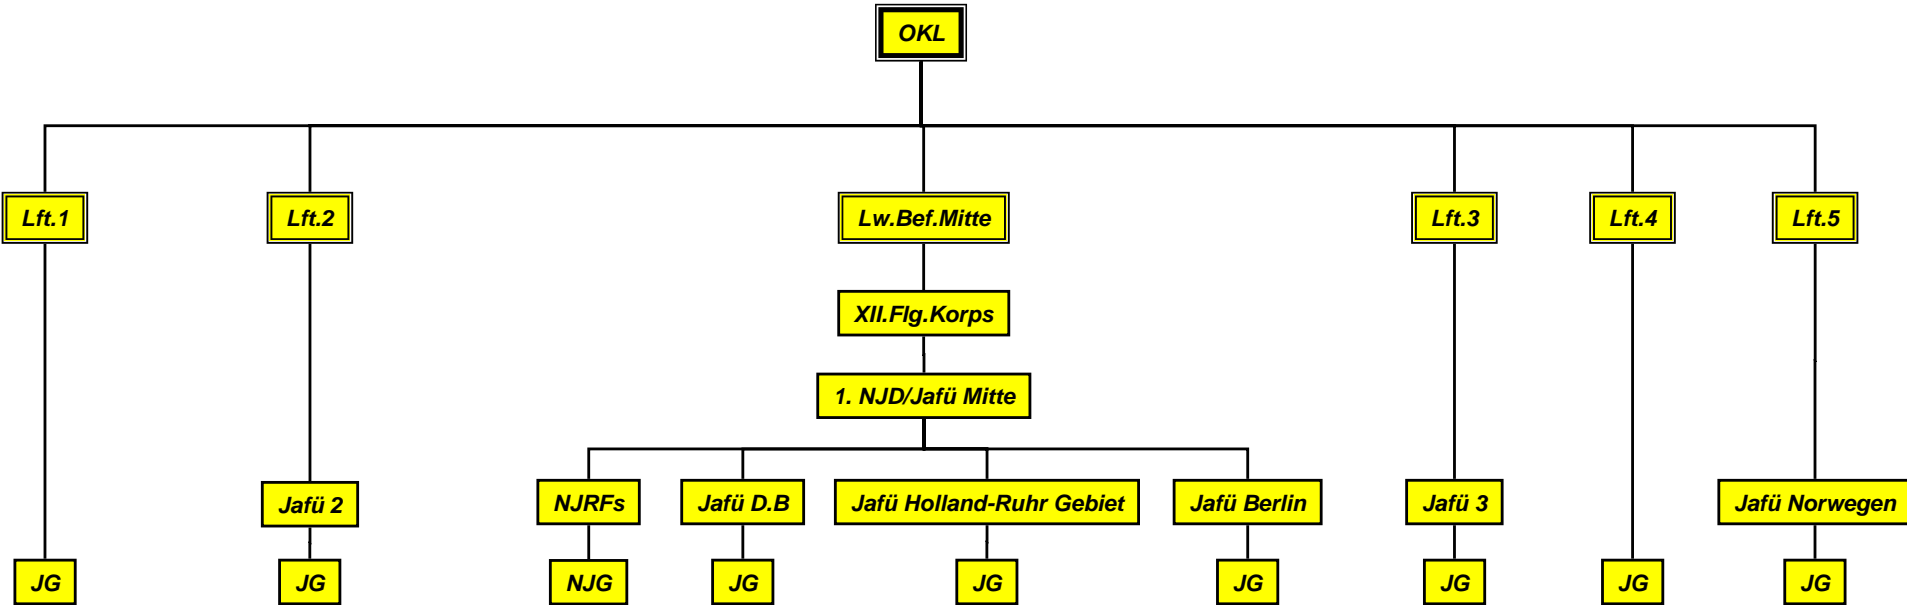

Luftwaffe fighter commands organization. JULY 1940

Luftwaffe fighter commands organization.
APR 1941

Luftwaffe fighter commands organization.
AUG 1941

Luftwaffe fighter commands organization.
DEC 1941

Luftwaffe fighter commands organization.
FEB 1942

Luftwaffe fighter commands organization.
MAY 1942

Luftwaffe fighter commands organization. DEC 1942

XII Fliegerkorps organization. DEC 1942

Updated 2005-12-01

Luftwaffe fighter commands organization.
APR 1943

Luftwaffe fighter commands organization. AUG 1943

Lw.Bef.Mitte/Lft.3 command organization.
AUG 1943

Luftwaffe fighter commands organization.
15 SEP 1943

Lw.Bef.Mitte organization.
15 SEP 1943

Lft.3 organization.
15 SEP 1943