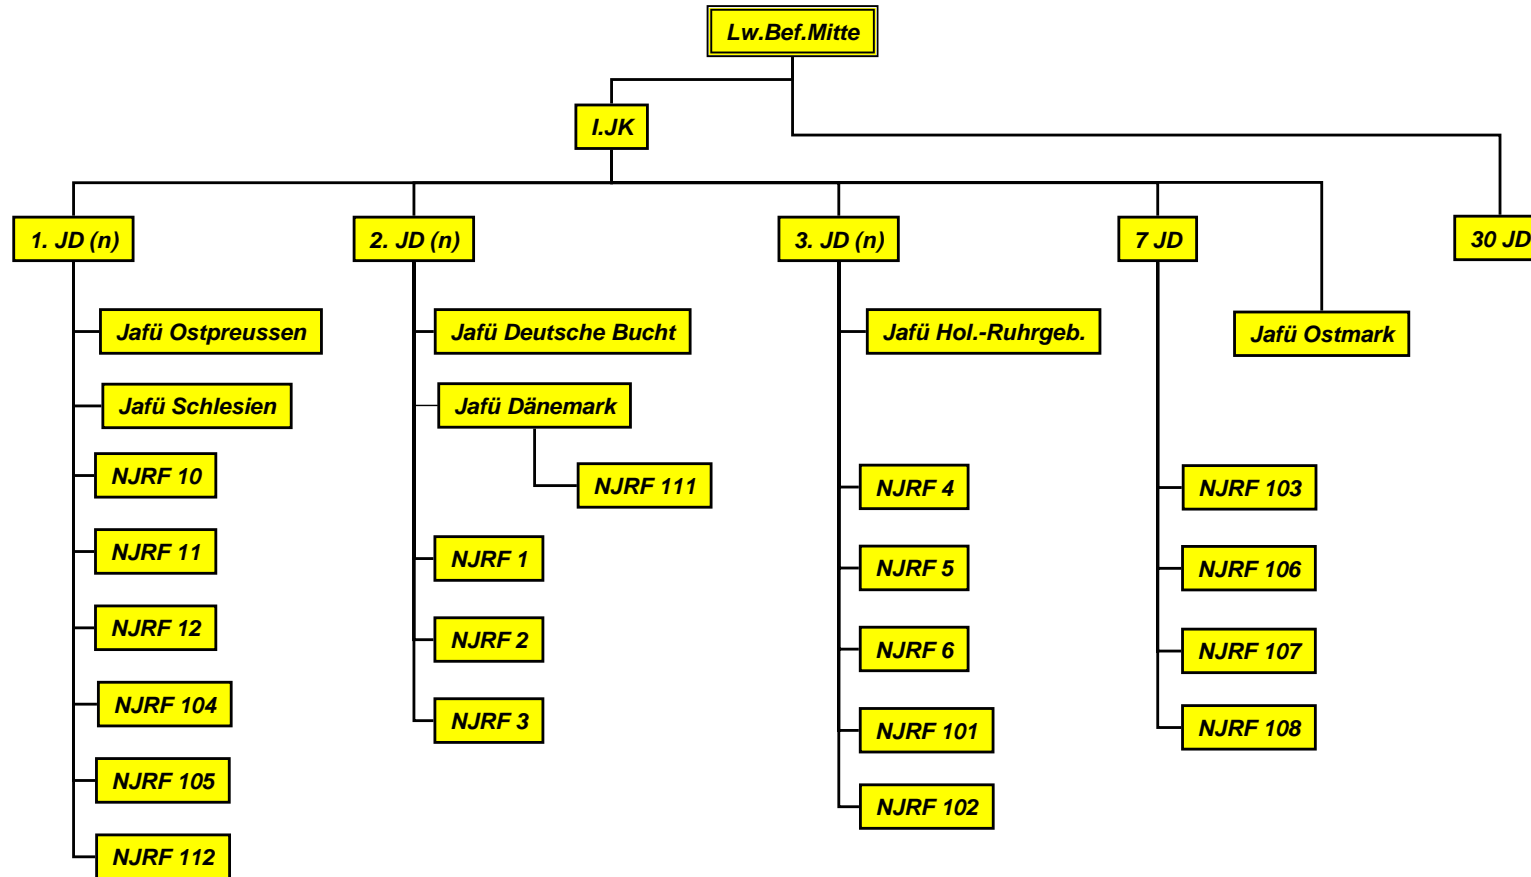

Luftwaffe fighter commands organization. JULY 1940

Luftwaffe fighter commands organization.
APR 1941

Luftwaffe fighter commands organization.
AUG 1941

Luftwaffe fighter commands organization.
DEC 1941

Luftwaffe fighter commands organization.
FEB 1942

Luftwaffe fighter commands organization.
MAY 1942

Luftwaffe fighter commands organization. DEC 1942

XII Fliegerkorps organization. DEC 1942

Updated 2005-12-01

Luftwaffe fighter commands organization.
APR 1943

Luftwaffe fighter commands organization. AUG 1943

Lw.Bef.Mitte/Lft.3 command organization.
AUG 1943

Luftwaffe fighter commands organization.
15 SEP 1943

Lw.Bef.Mitte organization.
15 SEP 1943

Lft.3 organization.
15 SEP 1943