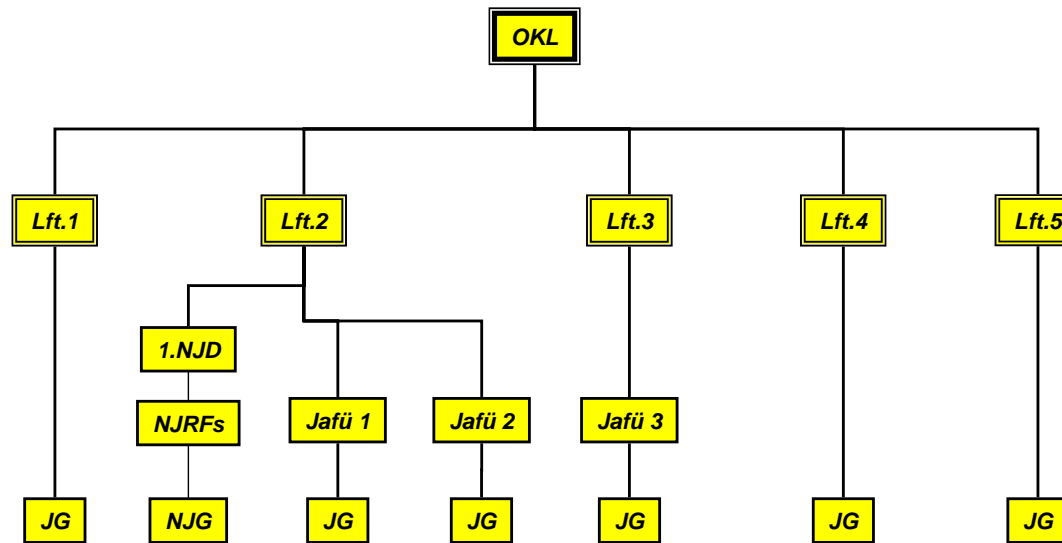

Luftwaffe fighter commands organization. JULY 1940

Luftwaffe fighter commands organization.
APR 1941

Luftwaffe fighter commands organization.
AUG 1941

Luftwaffe fighter commands organization.
DEC 1941

Luftwaffe fighter commands organization.
FEB 1942

Luftwaffe fighter commands organization.
MAY 1942

Luftwaffe fighter commands organization. DEC 1942

XII Fliegerkorps organization. DEC 1942

Updated 2005-12-01

Luftwaffe fighter commands organization.
APR 1943

Luftwaffe fighter commands organization. AUG 1943

Lw.Bef.Mitte/Lft.3 command organization.
AUG 1943

Luftwaffe fighter commands organization.
15 SEP 1943

Lw.Bef.Mitte organization.
15 SEP 1943

Lft.3 organization.
15 SEP 1943