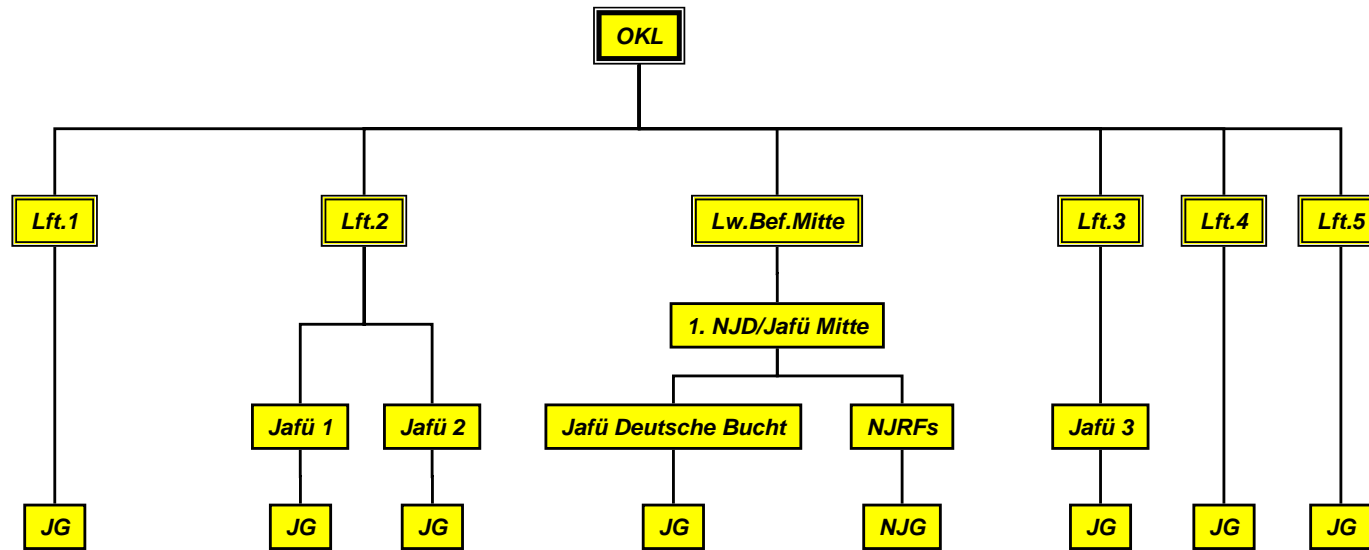

Luftwaffe fighter commands organization. JULY 1940

Luftwaffe fighter commands organization.
APR 1941

Luftwaffe fighter commands organization.
AUG 1941

Luftwaffe fighter commands organization.
DEC 1941

Luftwaffe fighter commands organization.
FEB 1942

Luftwaffe fighter commands organization.
MAY 1942

Luftwaffe fighter commands organization. DEC 1942

XII Fliegerkorps organization. DEC 1942

Updated 2005-12-01

Luftwaffe fighter commands organization.
APR 1943

Luftwaffe fighter commands organization. AUG 1943

Lw.Bef.Mitte/Lft.3 command organization.
AUG 1943

Luftwaffe fighter commands organization.
15 SEP 1943

Lw.Bef.Mitte organization.
15 SEP 1943

Lft.3 organization.
15 SEP 1943