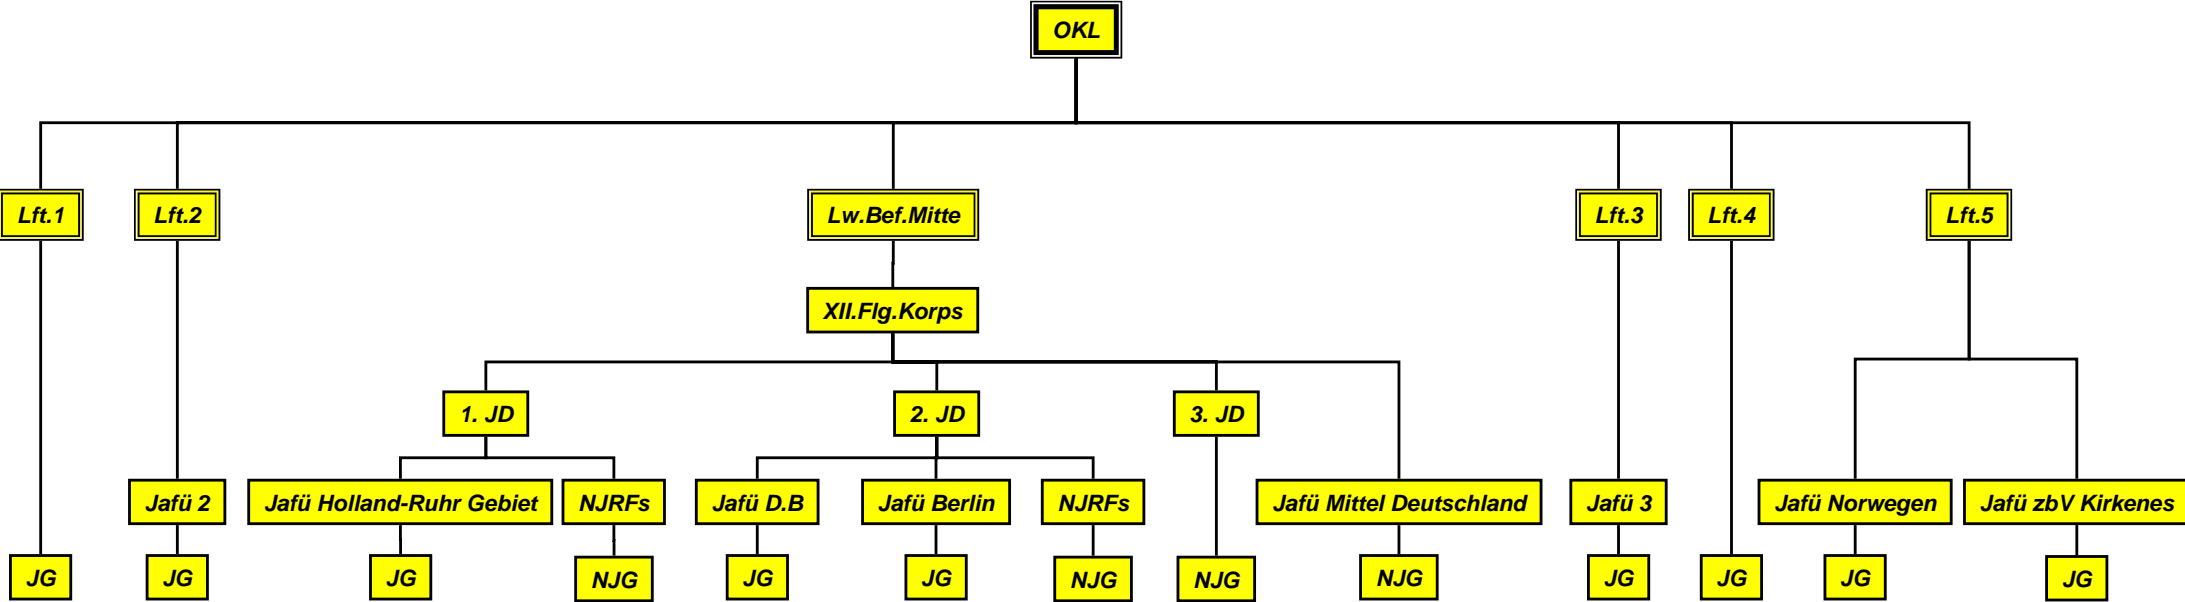

Luftwaffe fighter commands organization. JULY 1940

Luftwaffe fighter commands organization.
APR 1941

Luftwaffe fighter commands organization.
AUG 1941

Luftwaffe fighter commands organization.
DEC 1941

Luftwaffe fighter commands organization.
FEB 1942

Luftwaffe fighter commands organization.
MAY 1942

Luftwaffe fighter commands organization. DEC 1942

XII Fliegerkorps organization. DEC 1942

Updated 2005-12-01

Luftwaffe fighter commands organization.
APR 1943

Luftwaffe fighter commands organization. AUG 1943

Lw.Bef.Mitte/Lft.3 command organization.
AUG 1943

Luftwaffe fighter commands organization.
15 SEP 1943

Lw.Bef.Mitte organization.
15 SEP 1943

Lft.3 organization.
15 SEP 1943