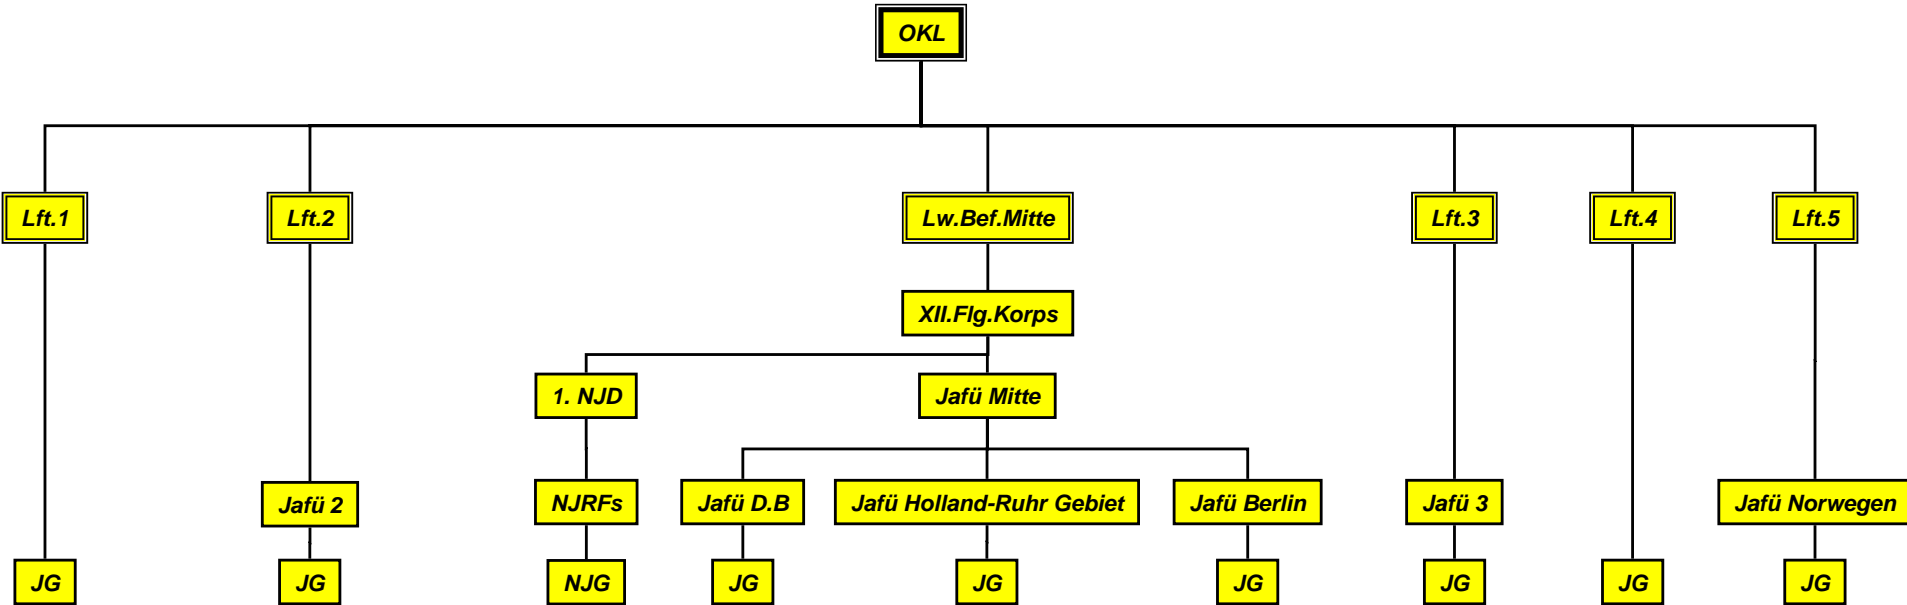

Luftwaffe fighter commands organization. JULY 1940

Luftwaffe fighter commands organization.
APR 1941

Luftwaffe fighter commands organization.
AUG 1941

Luftwaffe fighter commands organization.
DEC 1941

Luftwaffe fighter commands organization.
FEB 1942

Luftwaffe fighter commands organization.
MAY 1942

Luftwaffe fighter commands organization. DEC 1942

XII Fliegerkorps organization. DEC 1942

Updated 2005-12-01

Luftwaffe fighter commands organization.
APR 1943

Luftwaffe fighter commands organization. AUG 1943

Lw.Bef.Mitte/Lft.3 command organization.
AUG 1943

Luftwaffe fighter commands organization.
15 SEP 1943

Lw.Bef.Mitte organization.
15 SEP 1943

Lft.3 organization.
15 SEP 1943