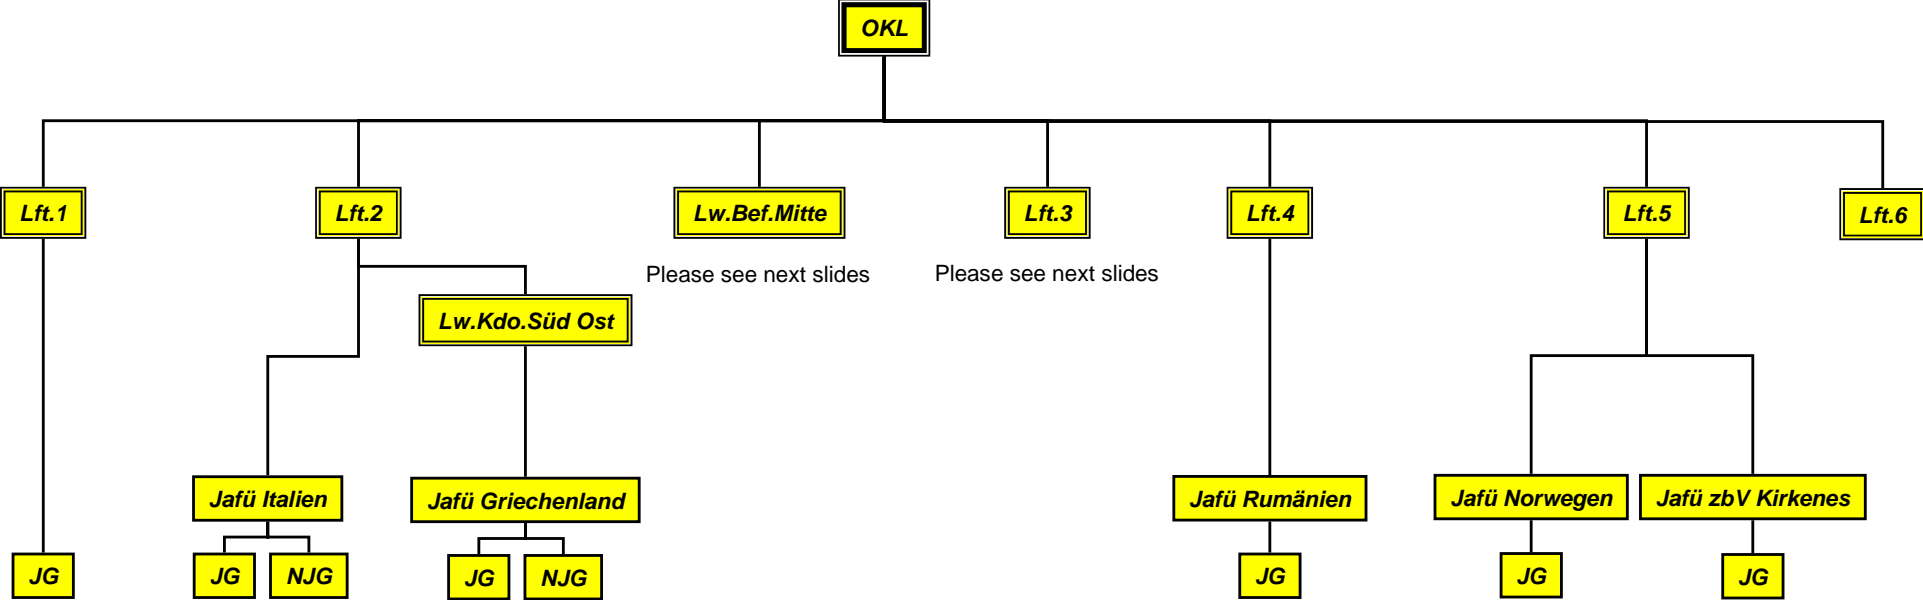

Luftwaffe fighter commands organization. JULY 1940

Luftwaffe fighter commands organization.
APR 1941

Luftwaffe fighter commands organization.
AUG 1941

Luftwaffe fighter commands organization.
DEC 1941

Luftwaffe fighter commands organization.
FEB 1942

Luftwaffe fighter commands organization.
MAY 1942

Luftwaffe fighter commands organization. DEC 1942

XII Fliegerkorps organization. DEC 1942

Updated 2005-12-01

Luftwaffe fighter commands organization.
APR 1943

Luftwaffe fighter commands organization. AUG 1943

Lw.Bef.Mitte/Lft.3 command organization.
AUG 1943

Luftwaffe fighter commands organization.
15 SEP 1943

Lw.Bef.Mitte organization.
15 SEP 1943

Lft.3 organization.
15 SEP 1943