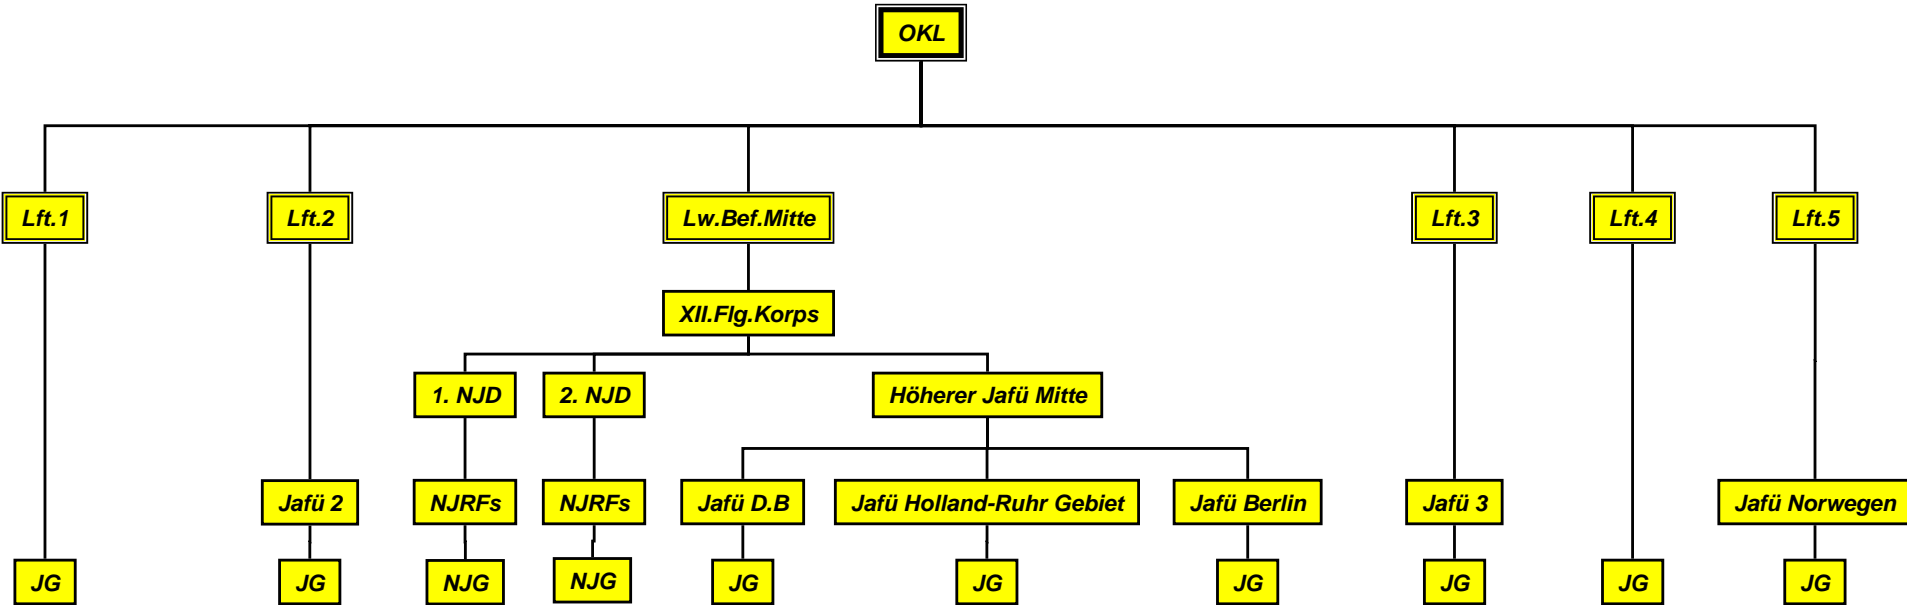

Luftwaffe fighter commands organization. JULY 1940

Luftwaffe fighter commands organization.
APR 1941

Luftwaffe fighter commands organization.
AUG 1941

Luftwaffe fighter commands organization.
DEC 1941

Luftwaffe fighter commands organization.
FEB 1942

Luftwaffe fighter commands organization.
MAY 1942

Luftwaffe fighter commands organization. DEC 1942

XII Fliegerkorps organization. DEC 1942

Updated 2005-12-01

Luftwaffe fighter commands organization.
APR 1943

Luftwaffe fighter commands organization. AUG 1943

Lw.Bef.Mitte/Lft.3 command organization.
AUG 1943

Luftwaffe fighter commands organization.
15 SEP 1943

Lw.Bef.Mitte organization.
15 SEP 1943

Lft.3 organization.
15 SEP 1943