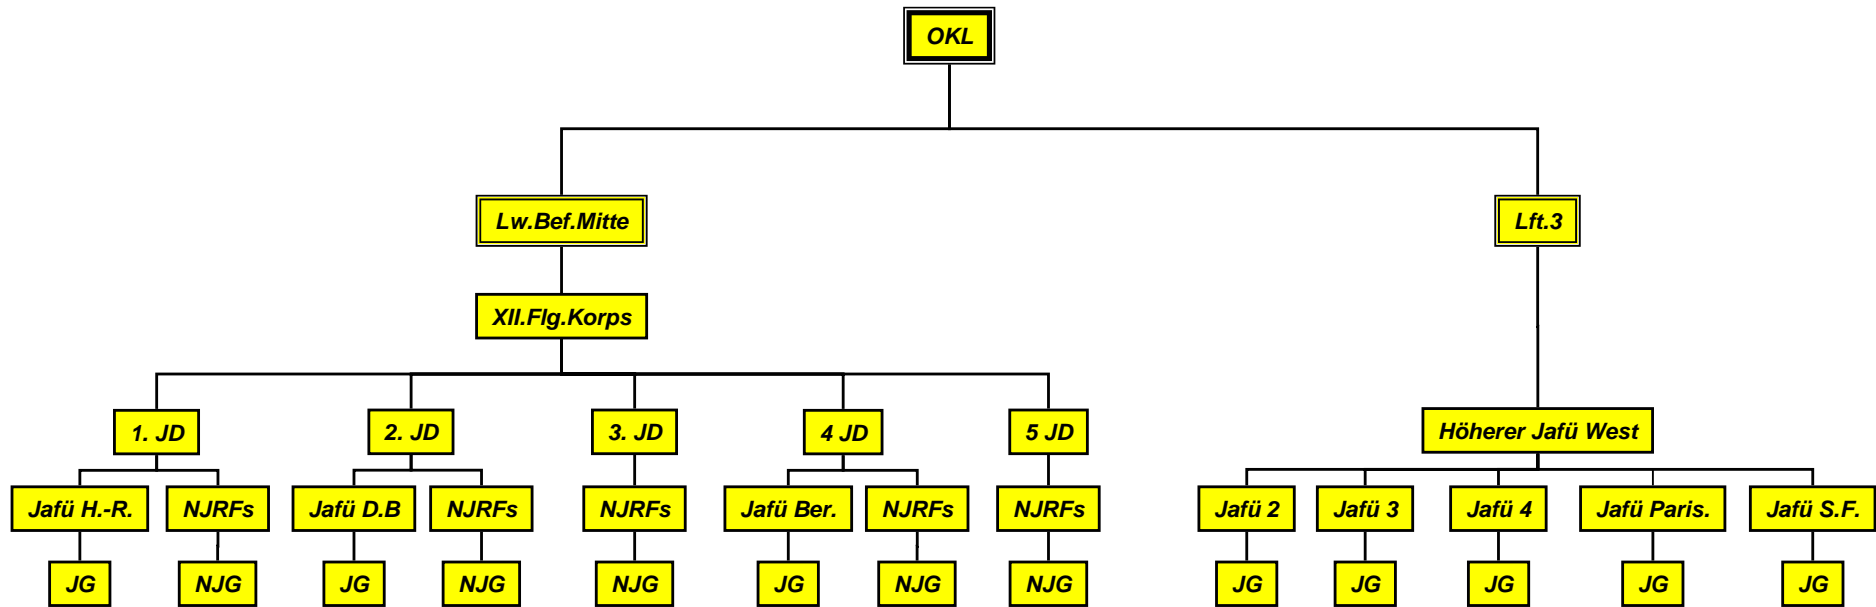

Luftwaffe fighter commands organization. JULY 1940

Luftwaffe fighter commands organization.
APR 1941

Luftwaffe fighter commands organization.
AUG 1941

Luftwaffe fighter commands organization.
DEC 1941

Luftwaffe fighter commands organization.
FEB 1942

Luftwaffe fighter commands organization.
MAY 1942

Luftwaffe fighter commands organization. DEC 1942

XII Fliegerkorps organization. DEC 1942

Updated 2005-12-01

Luftwaffe fighter commands organization.
APR 1943

Luftwaffe fighter commands organization. AUG 1943

Lw.Bef.Mitte/Lft.3 command organization.
AUG 1943

Luftwaffe fighter commands organization.
15 SEP 1943

Lw.Bef.Mitte organization.
15 SEP 1943

Lft.3 organization.
15 SEP 1943