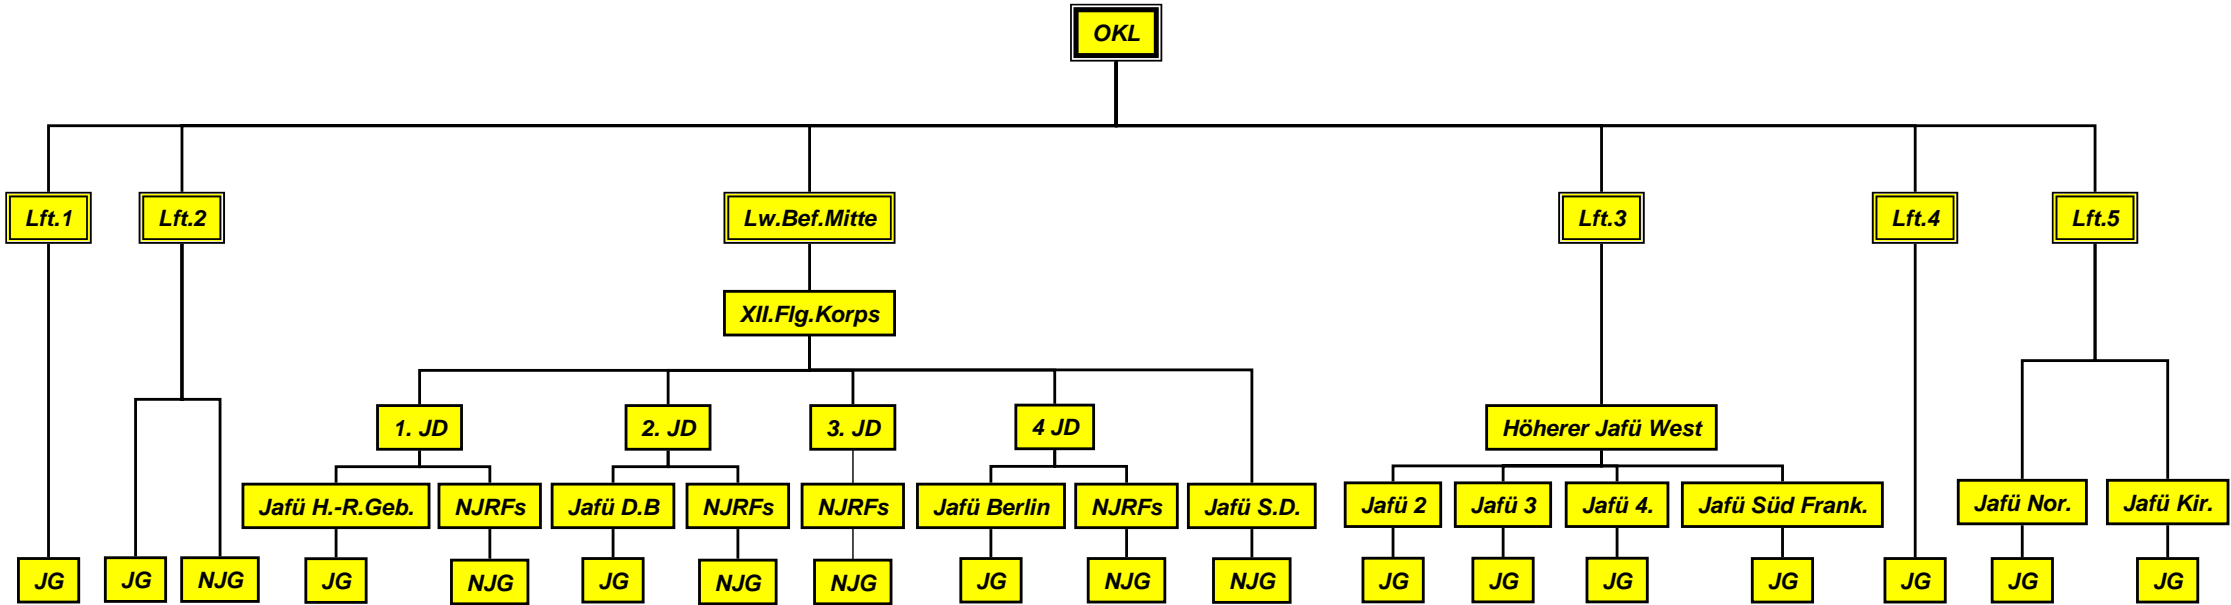

Luftwaffe fighter commands organization. JULY 1940

Luftwaffe fighter commands organization.
APR 1941

Luftwaffe fighter commands organization.
AUG 1941

Luftwaffe fighter commands organization.
DEC 1941

Luftwaffe fighter commands organization.
FEB 1942

Luftwaffe fighter commands organization.
MAY 1942

Luftwaffe fighter commands organization. DEC 1942

XII Fliegerkorps organization. DEC 1942

Updated 2005-12-01

Luftwaffe fighter commands organization.
APR 1943

Luftwaffe fighter commands organization. AUG 1943

Lw.Bef.Mitte/Lft.3 command organization.
AUG 1943

Luftwaffe fighter commands organization.
15 SEP 1943

Lw.Bef.Mitte organization.
15 SEP 1943

Lft.3 organization.
15 SEP 1943