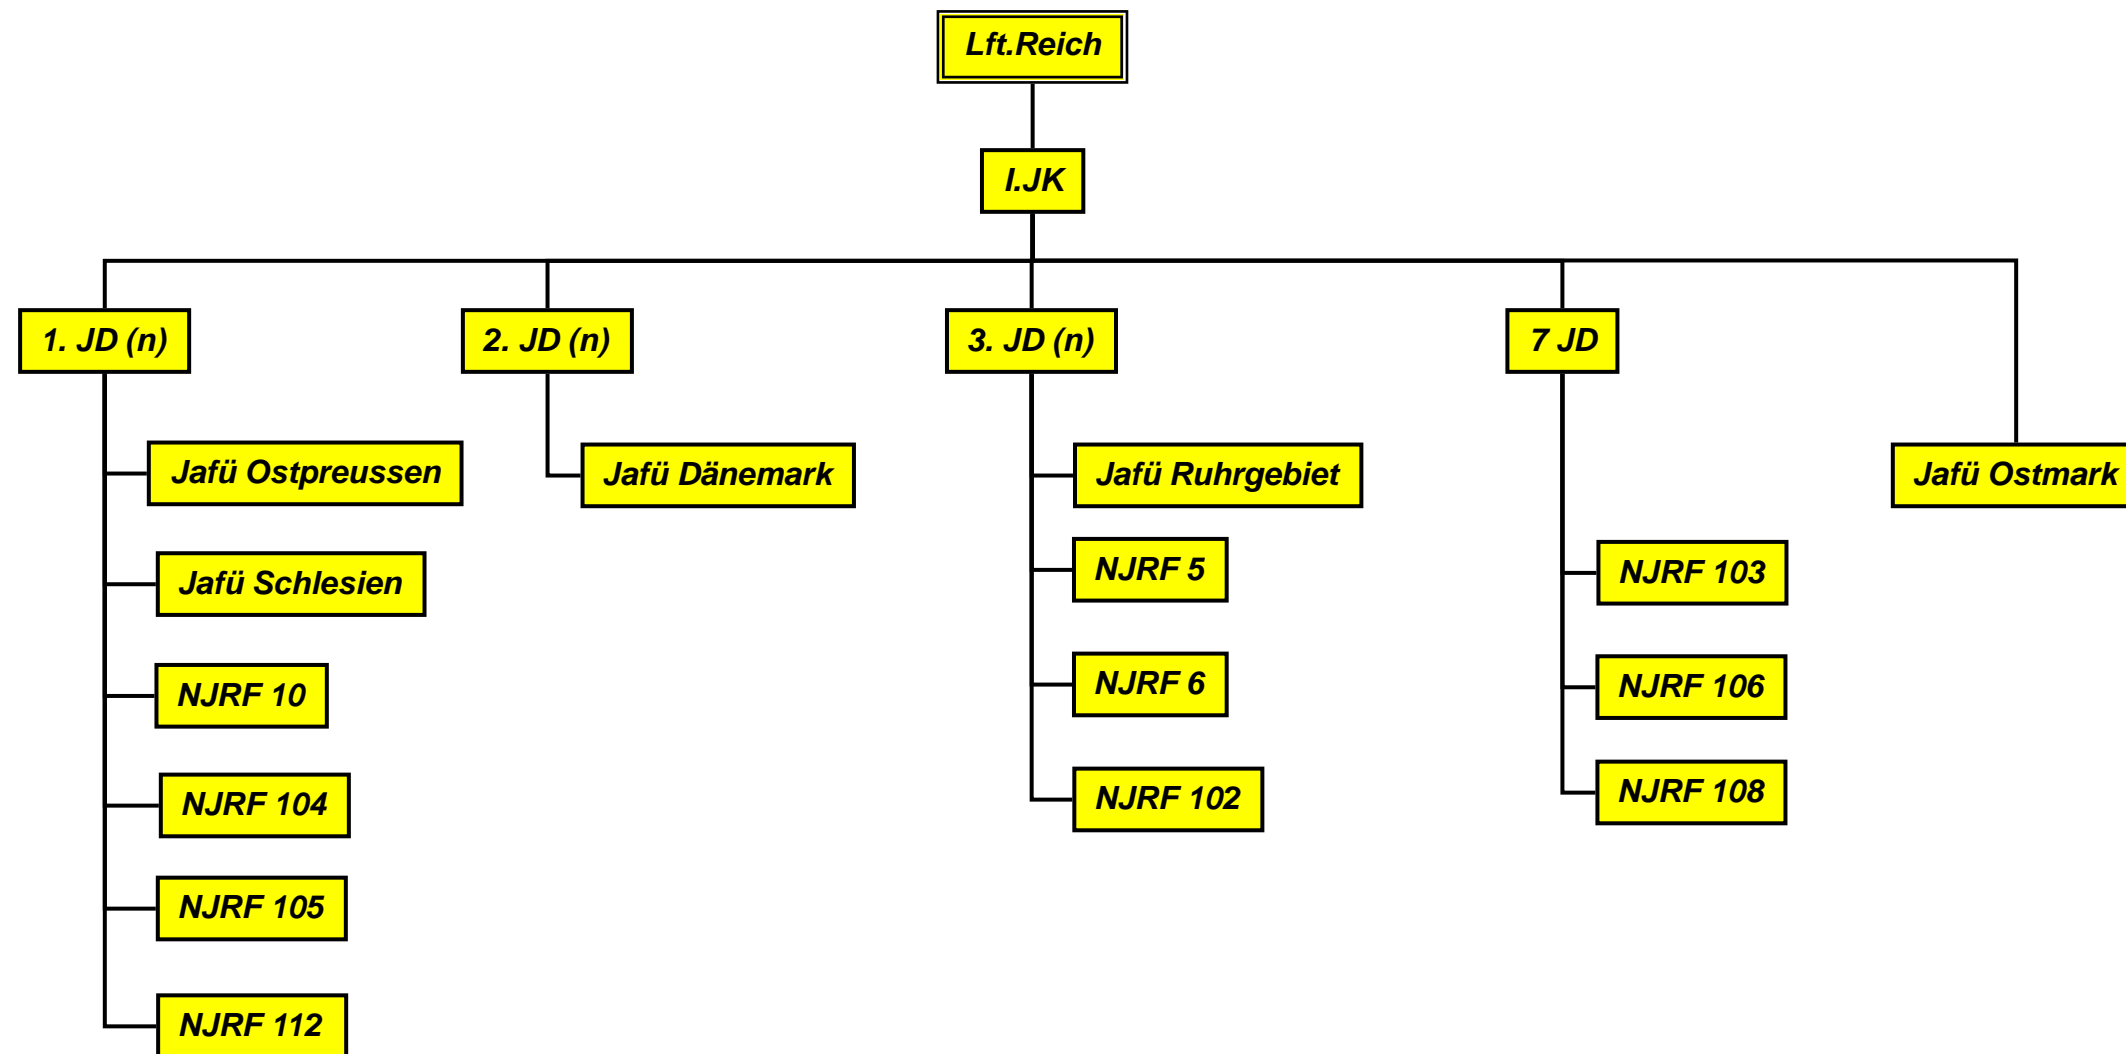

# Luftwaffe fighter commands organization. 2 FEB 1944

*Lft.Reich* organization.  
2 FEB 1944

Updated 2005-09-18

Lft.3 organization.  
2 FEB 1944

# Luftwaffe fighter commands organization. APR 1944

# Lft.Reich organization. APR 1944

Lft.3 organization.  
APR 1944