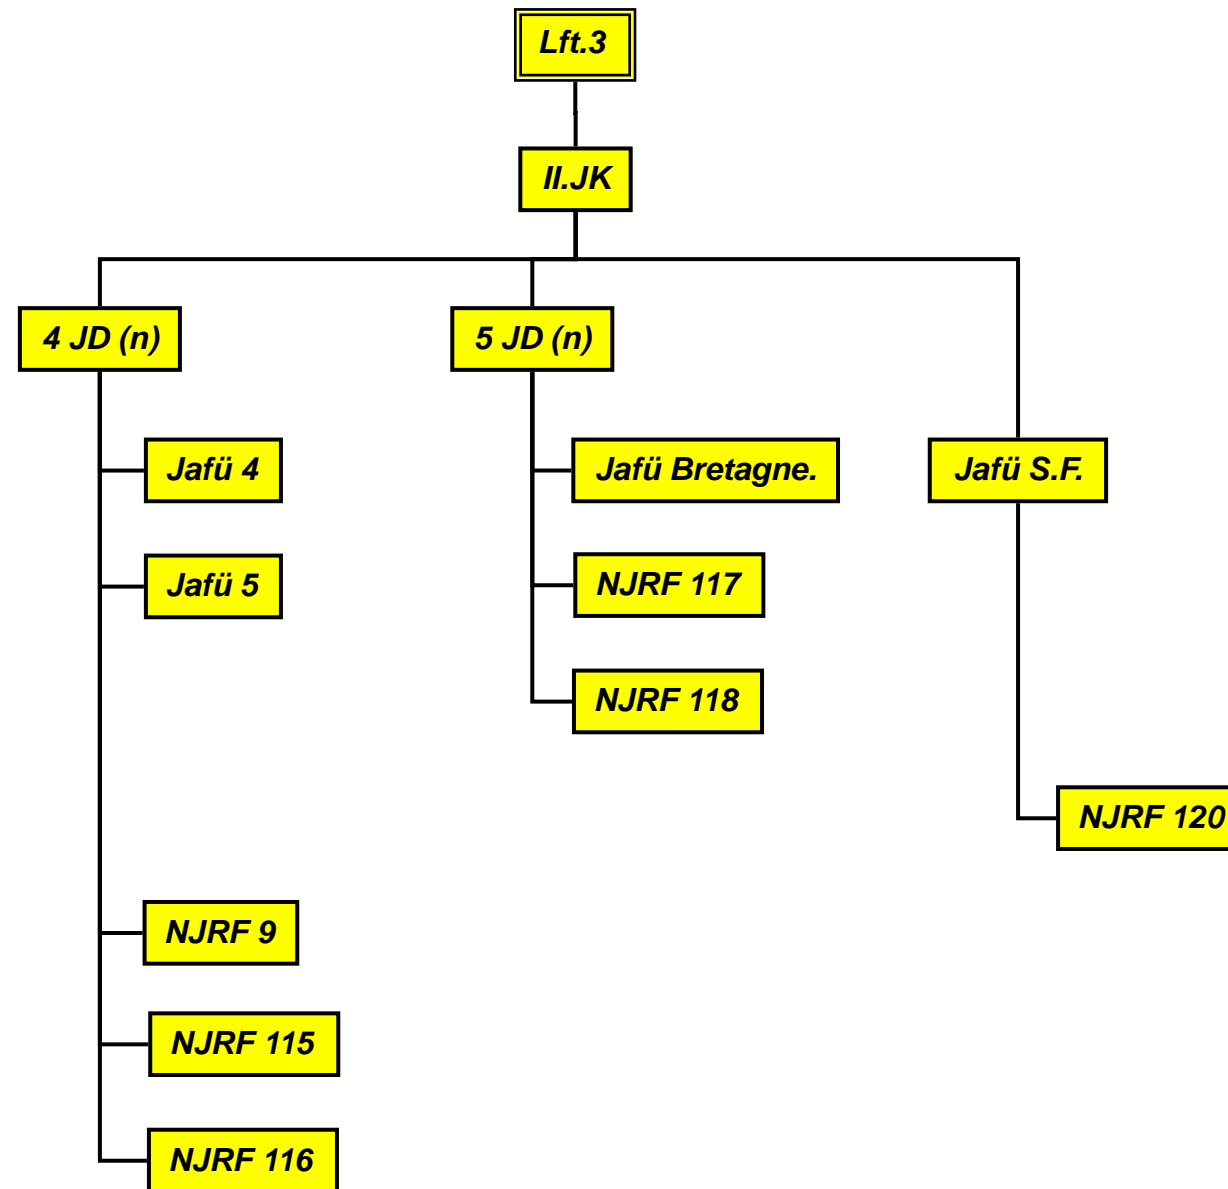

# Luftwaffe fighter commands organization. 2 FEB 1944

*Lft.Reich* organization.  
2 FEB 1944

Updated 2005-09-18

Lft.3 organization.  
2 FEB 1944

# Luftwaffe fighter commands organization. APR 1944

# Lft.Reich organization. APR 1944

Lft.3 organization.  
APR 1944

# Lft.Reich organization. OCT 1944