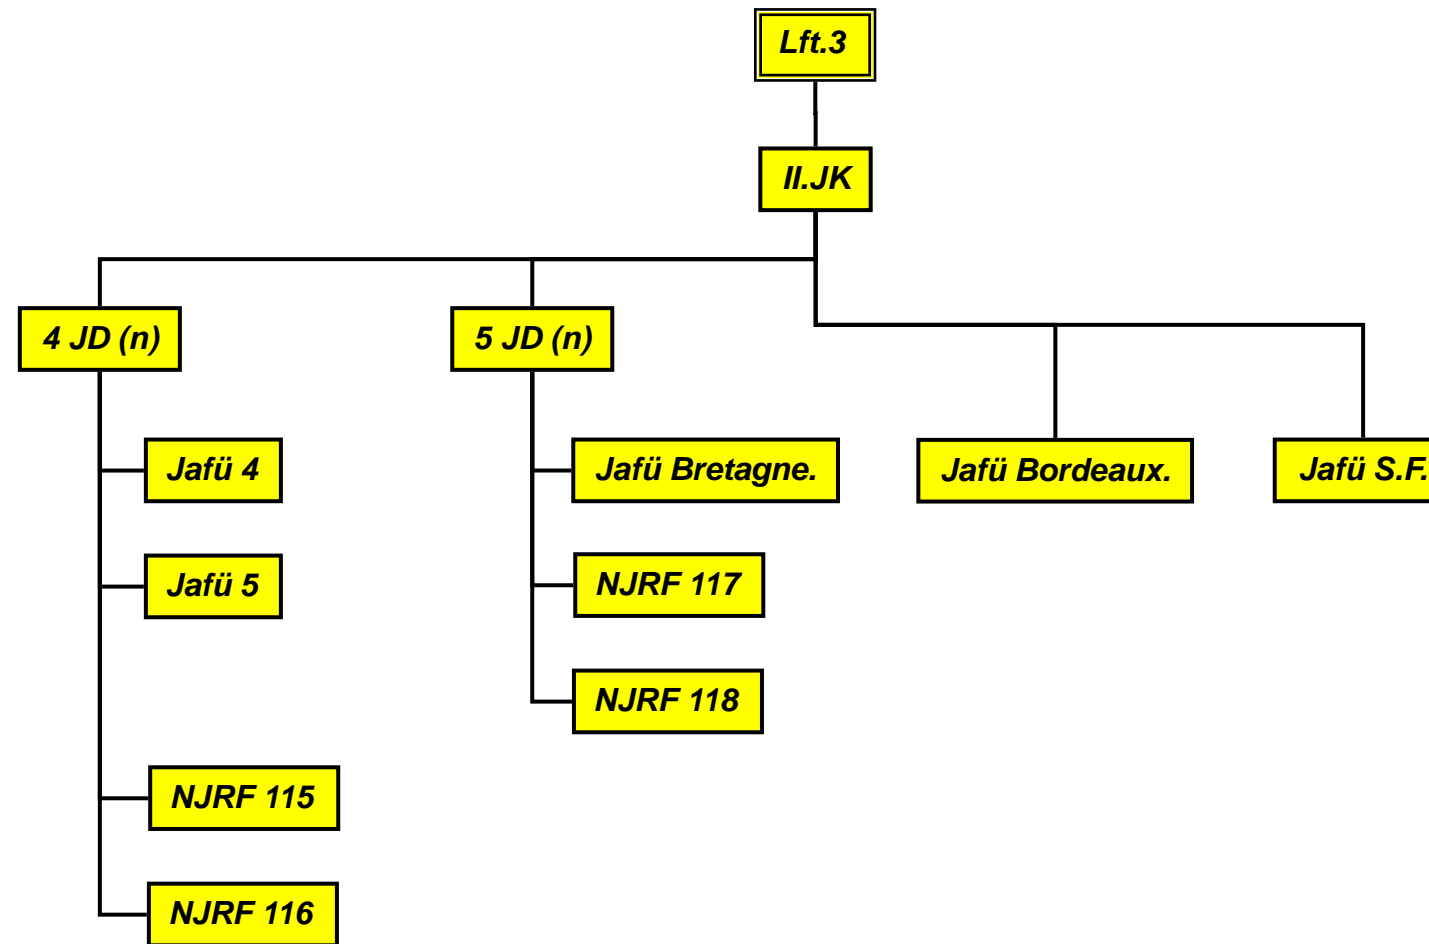

# Luftwaffe fighter commands organization. 2 FEB 1944

*Lft.Reich* organization.  
2 FEB 1944

Updated 2005-09-18

Lft.3 organization.  
2 FEB 1944

# Luftwaffe fighter commands organization. APR 1944

# Lft.Reich organization. APR 1944

Lft.3 organization.  
APR 1944