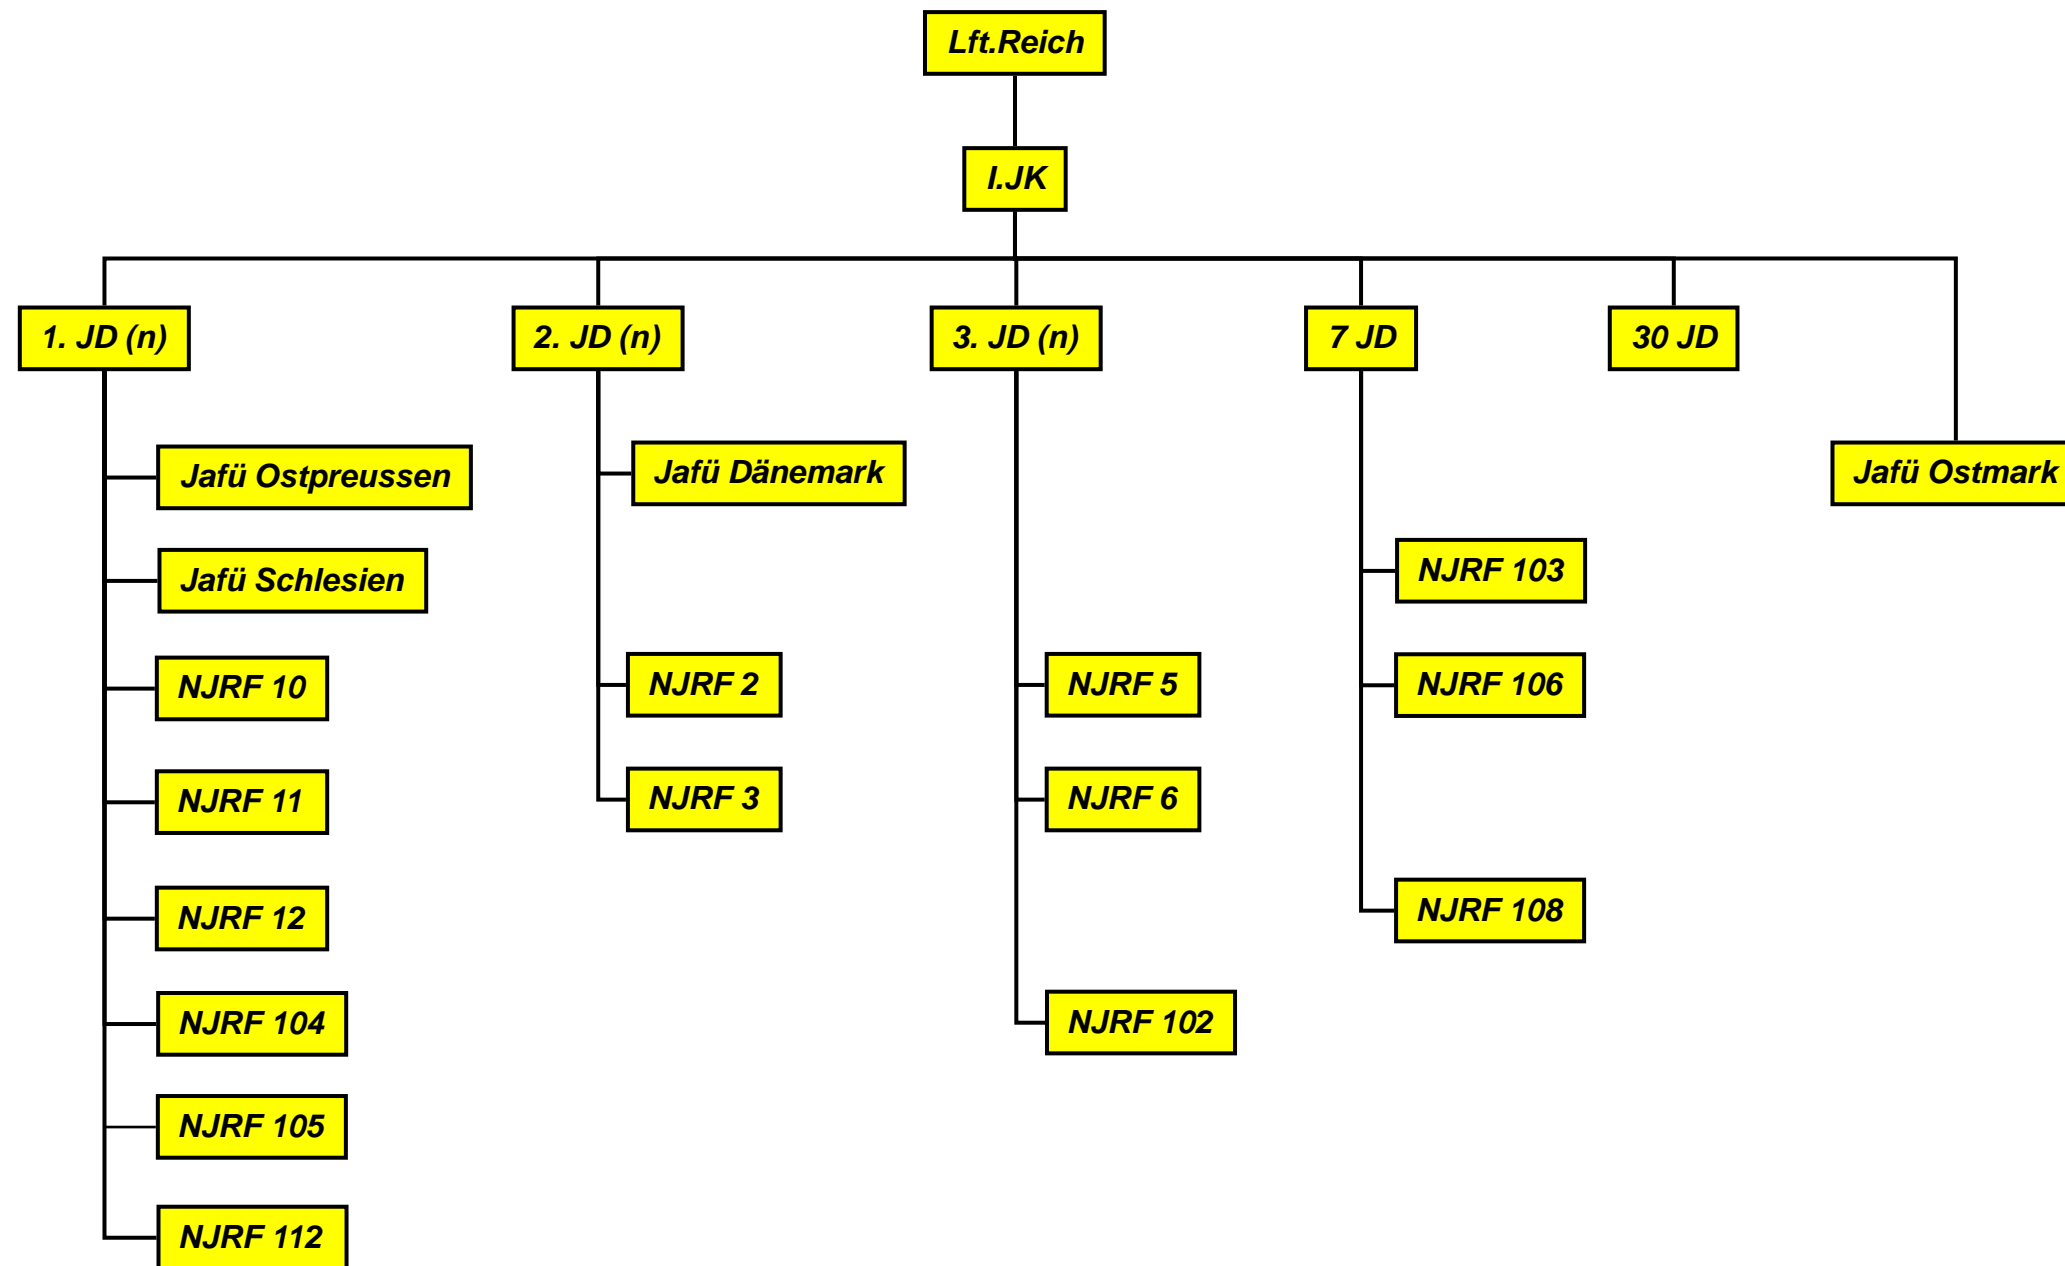

# Luftwaffe fighter commands organization. 2 FEB 1944

*Lft.Reich* organization.  
2 FEB 1944

Updated 2005-09-18

Lft.3 organization.  
2 FEB 1944

# Luftwaffe fighter commands organization. APR 1944

# Lft.Reich organization. APR 1944

Lft.3 organization.  
APR 1944

# Lft.Reich organization. OCT 1944