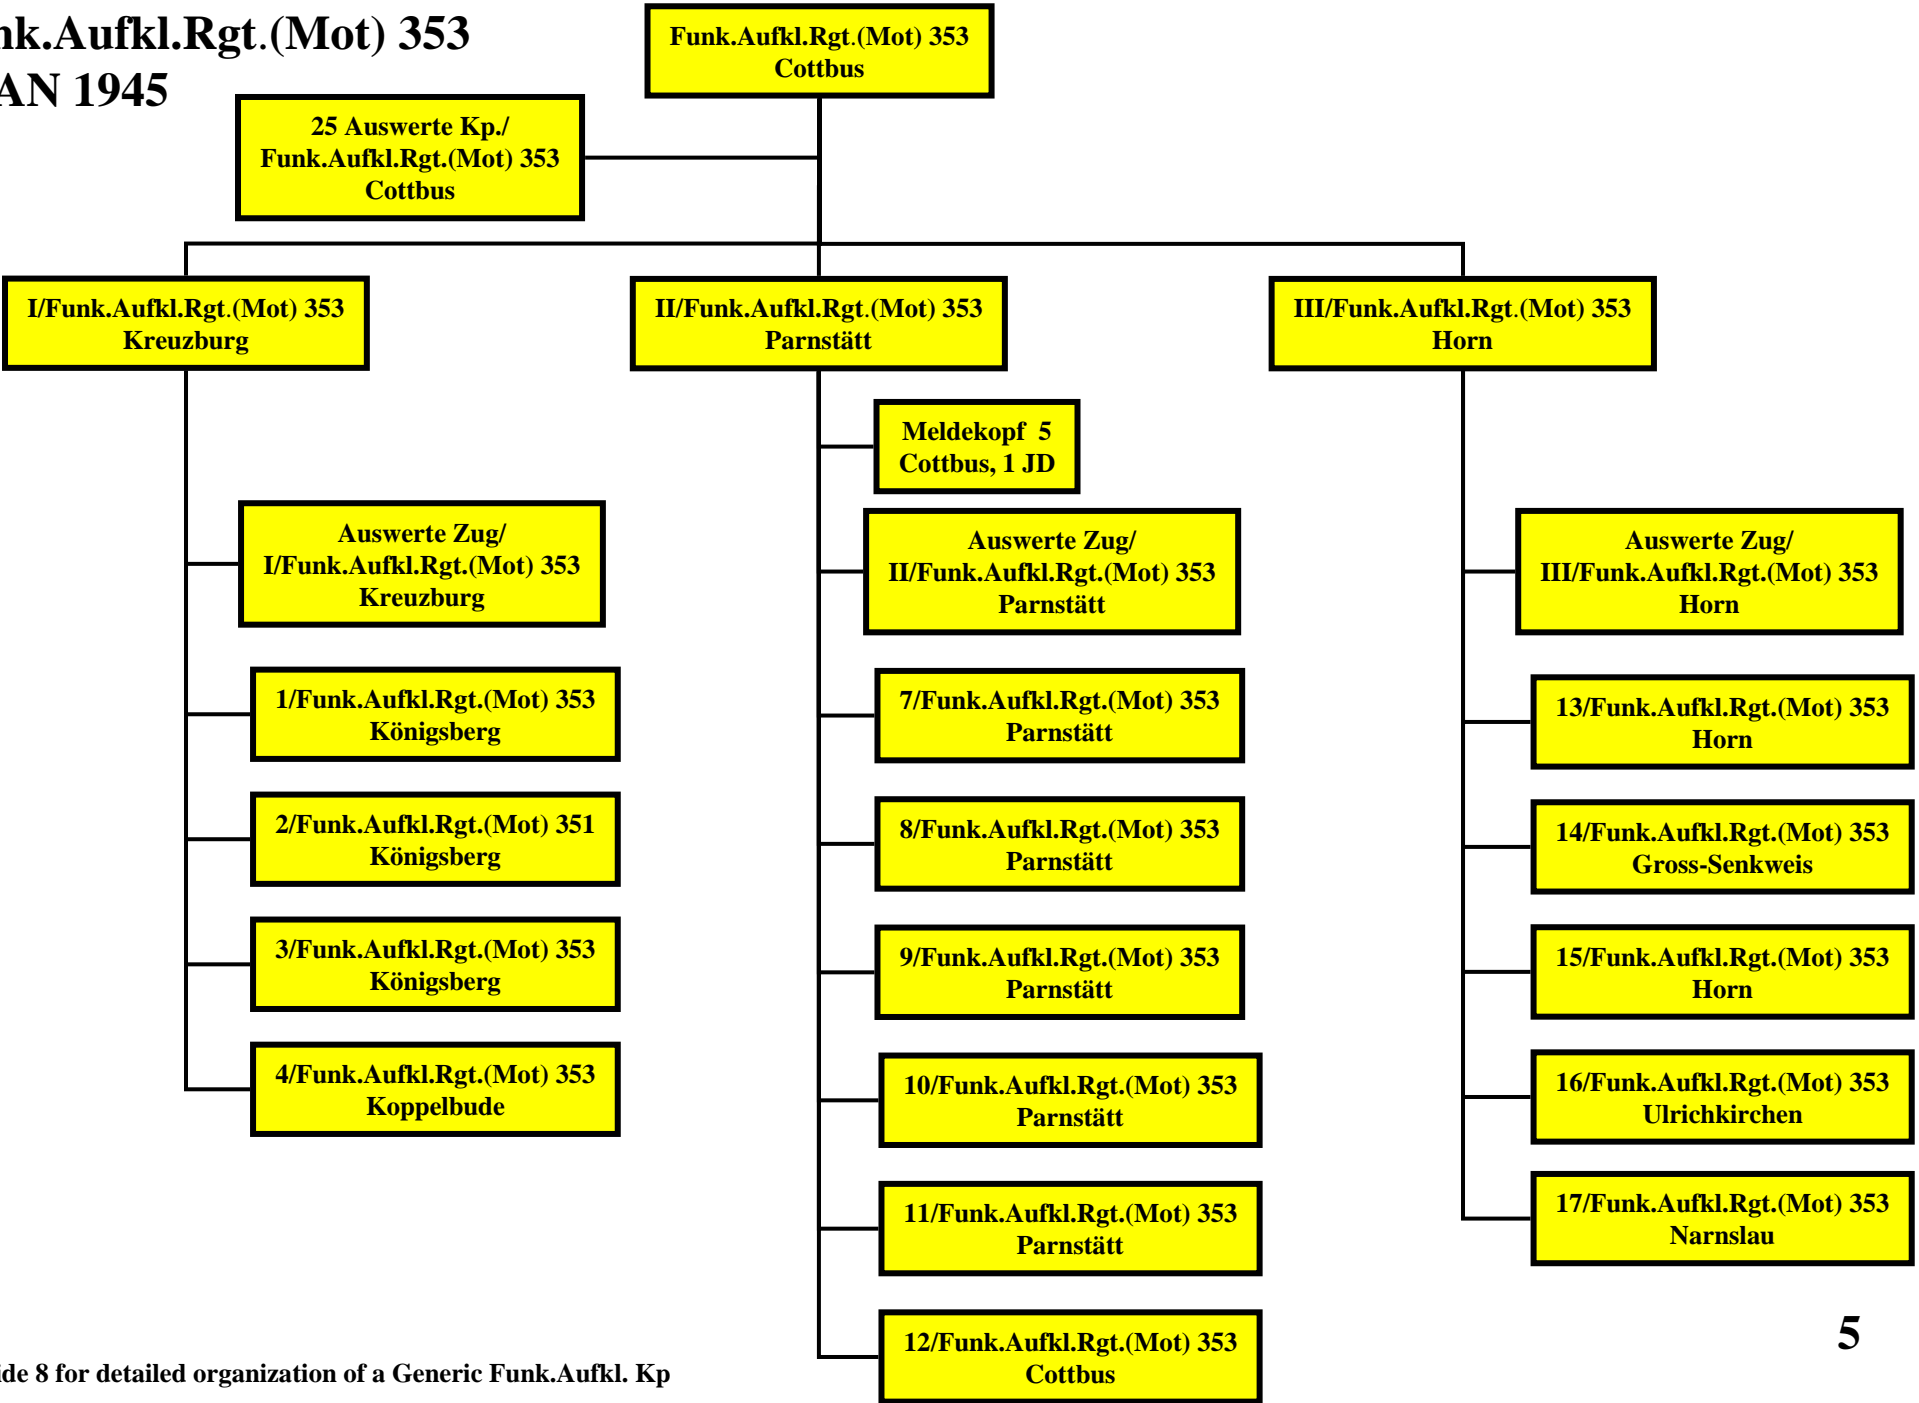

Funk.Aufkl.Rgt.(Mot) 353

1 JAN 1945

See slide 8 for detailed organization of a Generic Funk.Aufkl. Kp