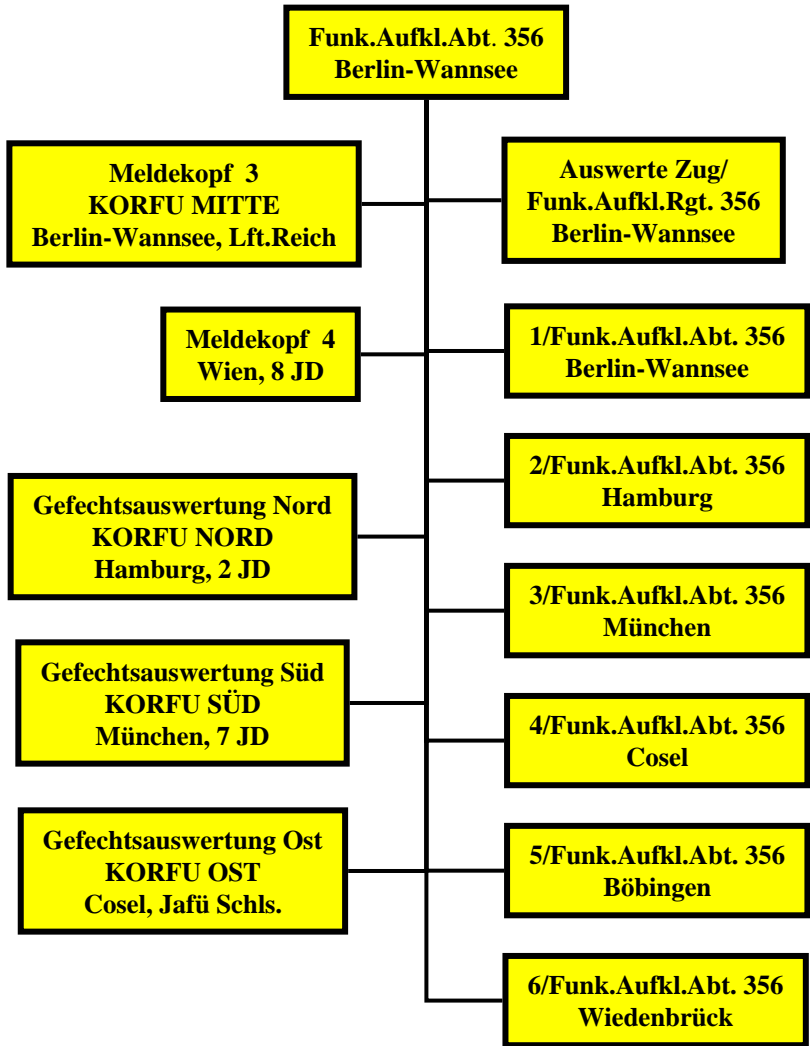

1 JAN 1945

See slide 8 for detailed organization of a Generic Funk.Aufkl. Kp

Funk.Aufkl.Rgt.(Mot) 353

1 JAN 1945

See slide 8 for detailed organization of a Generic Funk.Aufkl. Kp

Funk.Aufkl.Rgt. 356 and 357 (Mot.)

1 JAN 1945

See slide 8 for detailed organization of a Generic Funk.Aufkl. Kp

Funk.Aufkl.Rgt. 359 and 355 (Mot.)

1 JAN 1945

Generic Funk.Aufkl.Kp.
1 JAN 1945

Generic Ln.-Funkhorch Kp.

1 JAN 1945