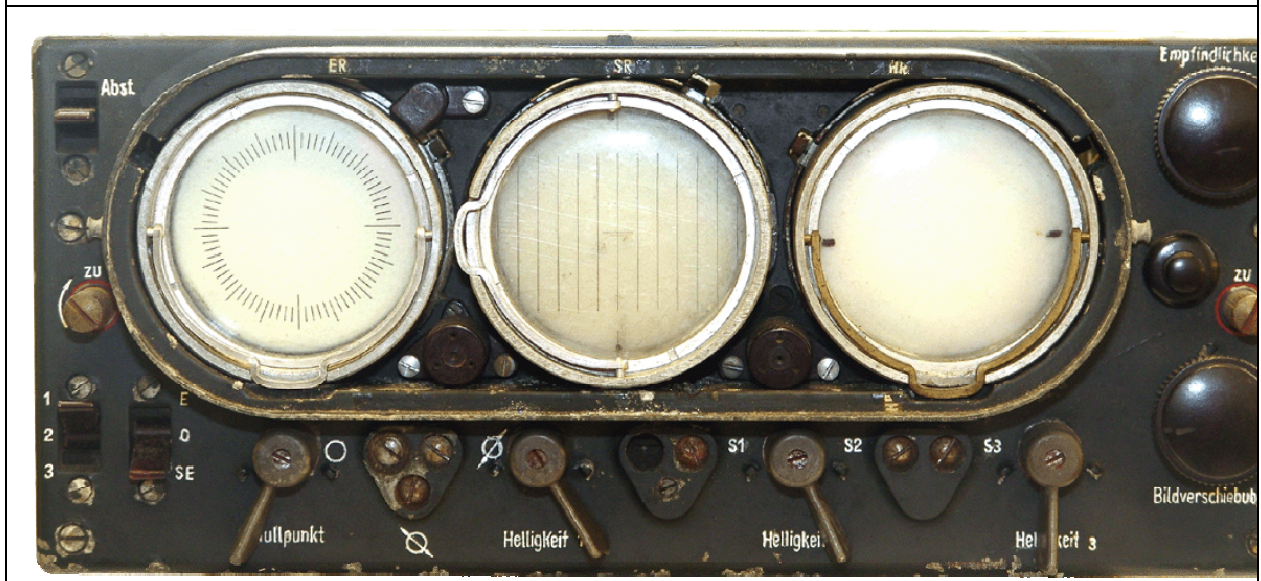

Luftwaffe nightfighter cockpit control and display equipment based on:

<http://www.cockpitinstrumente.de/instrumente/katalog/KatalogIndex/index.htm>

**Transmitter.**

**Receiver.**

**FuG 10.**

**FuG 16.**

**FuG 202.**