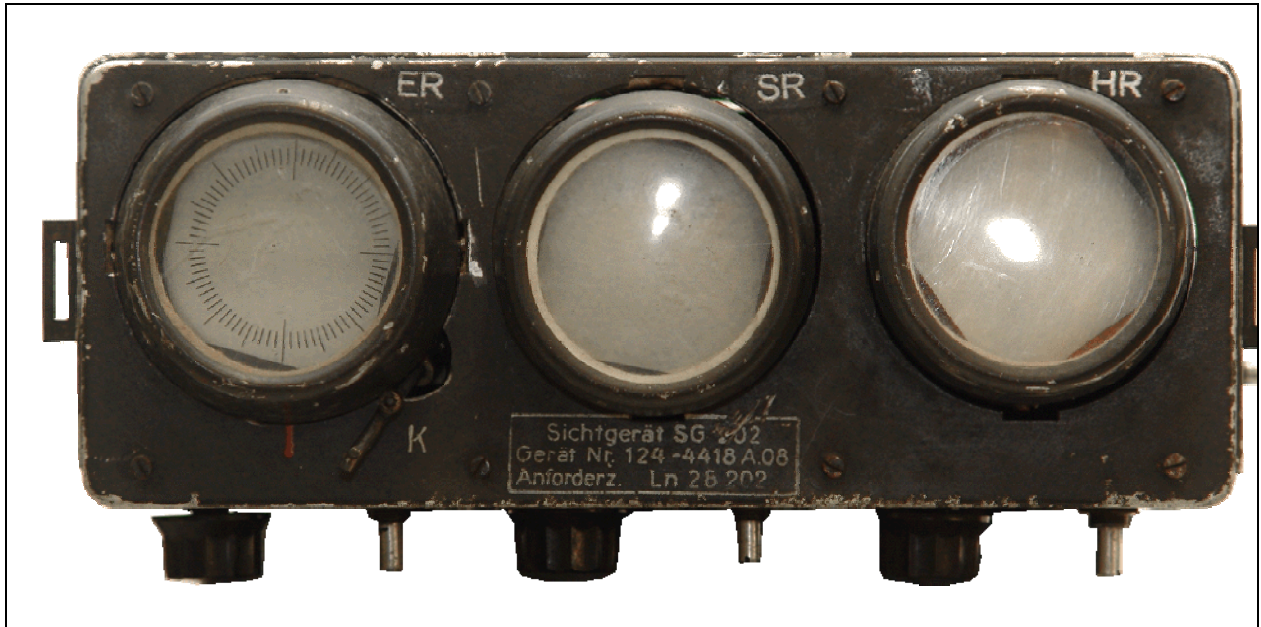

Luftwaffe nightfighter cockpit control and display equipment based on:

<http://www.cockpitinstrumente.de/instrumente/katalog/KatalogIndex/index.htm>

**Transmitter.**

**Receiver.**

**FuG 10.**

**FuG 16.**

**FuG 202.**