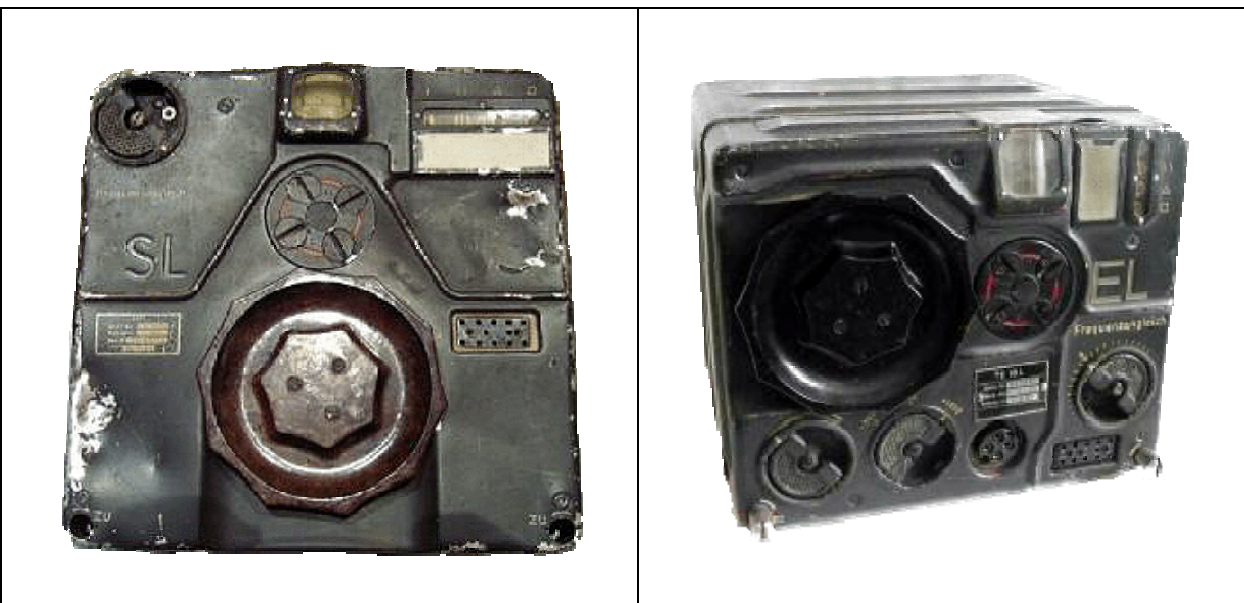

Luftwaffe nightfighter cockpit control and display equipment based on:

<http://www.cockpitinstrumente.de/instrumente/katalog/KatalogIndex/index.htm>

**Transmitter.**

**Receiver.**

**FuG 10.**

**FuG 16.**

**FuG 202.**